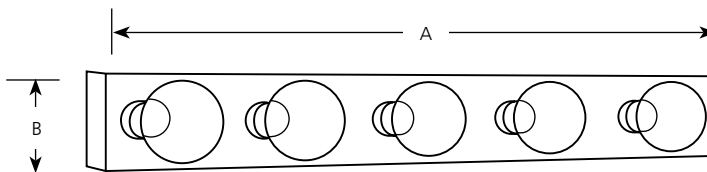

Incandescent

Broadway Lights
Economy Lights

Bath & Vanity

- Type _____
-15
P3114
P3115
P3116
P3117
P3118

Catalog No.	Finish _____	Lamping	Dimensions (Inches)	
	Polished Chrome		A	B
P3114	-15	3 (m) 60w	24	4-1/4
P3115	-15	4 (m) 60w	30	4-1/4
P3116	-15	5 (m) 60w	36	4-1/4
P3117	-15	6 (m) 60w	48	4-1/4
P3118	-15	8 (m) 60w	60	4-1/4

P3116

Specifications:

General

- Polished Chrome (-15) finish
- Steel construction
- Sockets are covered with matching socket cups
- Socket spacing is 7-1/2" on centers
- Medium based G lamps recommended

Electrical