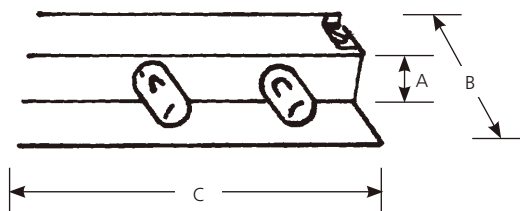

Type _____
 -30WB
 P7500
 P7501
 P7502
 P7503
 P7504
 P7505

Catalog No.	Finish	Lamping	Wattage	Dimensions (Inches)		
	White			A	B	C
P7500	-30WB	4-5w Xenon	20w	3/4	1-3/4	9
P7501	-30WB	6-5w Xenon	30w	3/4	1-3/4	15
P7502	-30WB	8-5w Xenon	40w	3/4	1-3/4	21
P7503	-30WB	10-5w Xenon	50w	3/4	1-3/4	24
P7504	-30WB	12-5w Xenon	60w	3/4	1-3/4	30
P7505	-30WB	14-5w Xenon	70w	3/4	1-3/4	36

Specifications:

General

- Trim covered strips provide continuous lighting for under cabinets
- 12v 5 watt Xenon lamps included with unit (P7800-01 replacement available)
- 6,000 hour lamp life
- Lamps on 2-1/2" centers
- Six housing lengths are tailored to standard kitchen cabinet widths
- White baked enamel housing
- Removable cover for easy installation
- White finish on integral reflector and housing maximizes light output
- Aluminum chassis and ballast cover
- Companion strips available for corners and valance and toe lighting