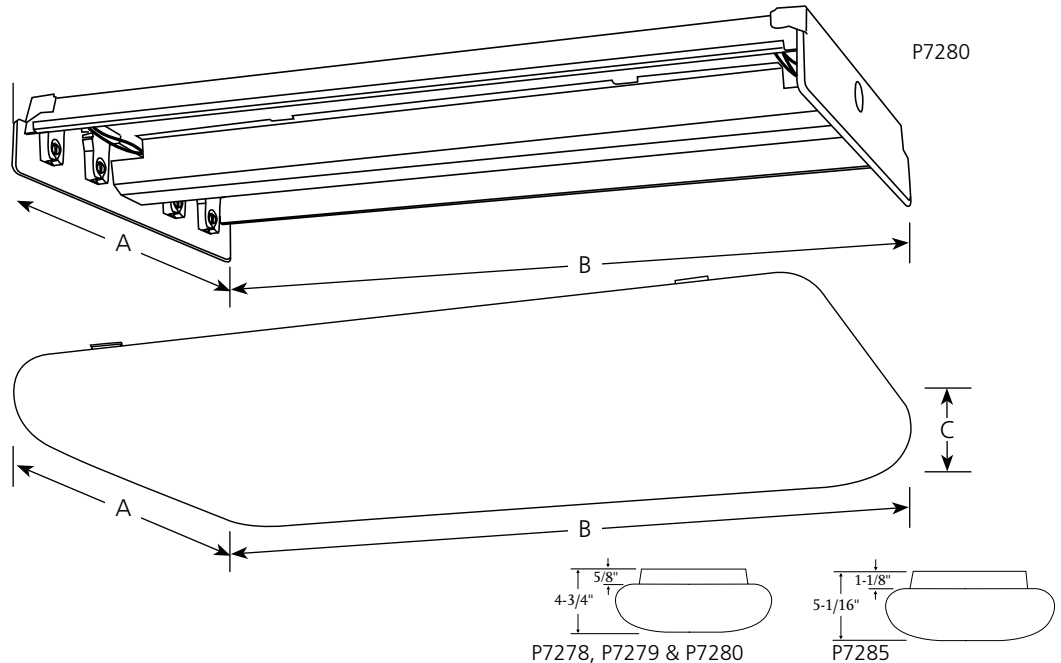

Type \_\_\_\_\_

-60EB

- P7278
- P7279
- P7280
- P7285

Catalog No.	Finish		Lamping	Dimensions (Inches)	
	White			A	B
P7278	-60EB		4 F17T8	18	28
P7279	-60EB		2 F32T8	12	52
P7280	-60EB		4 F32T8	18	52
P7285	-60EB		2 FB32T8	27-1/4	27-3/8

**Specifications:**

General

- White acrylic soft cloud diffuser (included)
- White steel chassis construction
- Lift and shift removal for relamping and servicing
- Sockets are metal backed
- Easily removable cover for ballast access
- Utilizes T8 lamps for electronic ballasts