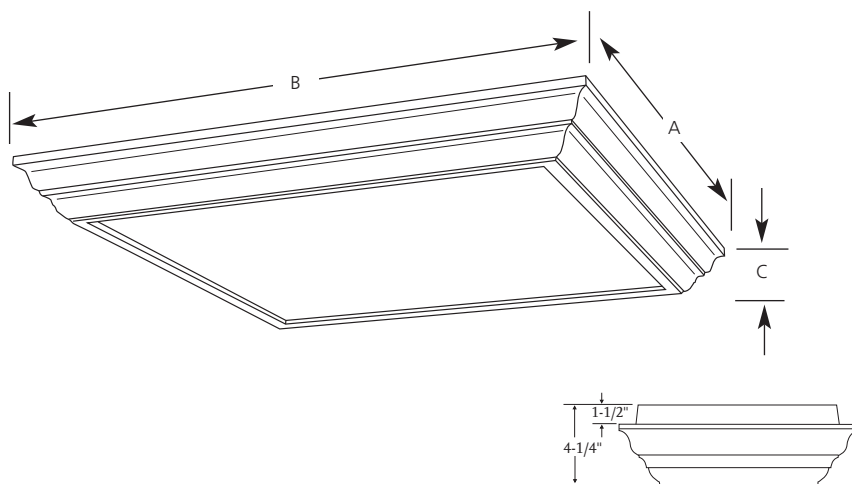

Type _____

	-30	-35
P7273	☐	☐
P7274	☐	☐
P7275	☐	☐
P7276	☐	☐

Catalog No.	Finish		Chassis	Dimensions (Inches)		
	White	Natural Oak		A	B	C
P7273	-30	-35	P7213-30*	26	26-1/2	4-3/4
P7274	-30	-35	P7214-30*	15	50-1/2	4-3/4
P7275	-30	-35	P7215-30*	18	50-1/2	4-3/4
P7276	-30	-35	P7216-30*	26-1/2	50-1/2	4-3/4

*Specify ES or EB (See Chassis spec. sheet)

Specifications:

General

- Crown molding configuration on all wood finishes.
- White finish (-30) trim can be painted to match room decor
- Lift and shift action for easy removal for cleaning and lamp replacement
- All white acrylic lay-in diffuser
  P7273: 22.5" x 22"
  P7274: 10.87" x 46.62"
  P7275: 14" x 46.62"
  P7276: 22.5" x 46.62"
- Chassis is regressed when diffuser is installed
- For use with designated chassis as shown

Mounting

- Mounts only on designated chassis (see above and refer to Chassis spec. sheets)