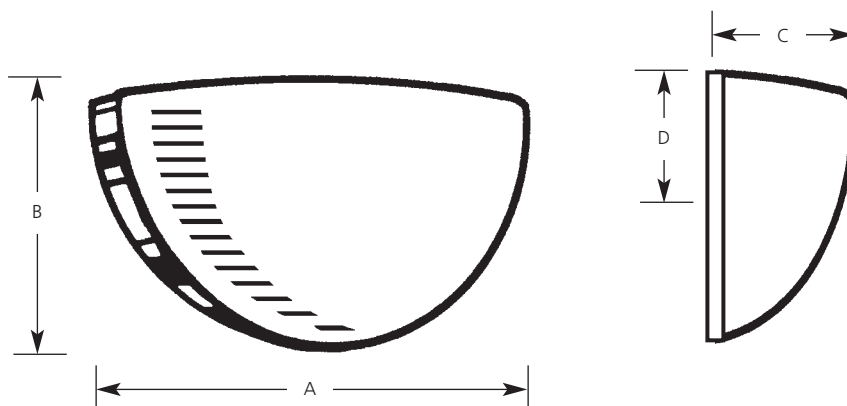

Type _____
-30
P7113

| Catalog No. | Finish White | Lamping | Socket | Dimensions (Inches) | | | |
|-------------|-----------------|---------------|--------|---------------------|---|-------|-------|
| | | | | A | B | C | D |
| P7113 | -30 | 1-13w Twin CF | Gx23 | 11-1/2 | 5 | 5-3/4 | 2-3/8 |

Specifications:

General

- White glass quartersphere complete sconce
- White (-30) trim
- Direct-Indirect illumination

Mounting

- Horizontal wall mount
- Full sized backplate covers outlet box
- Mounting strap included for mounting to outlet box