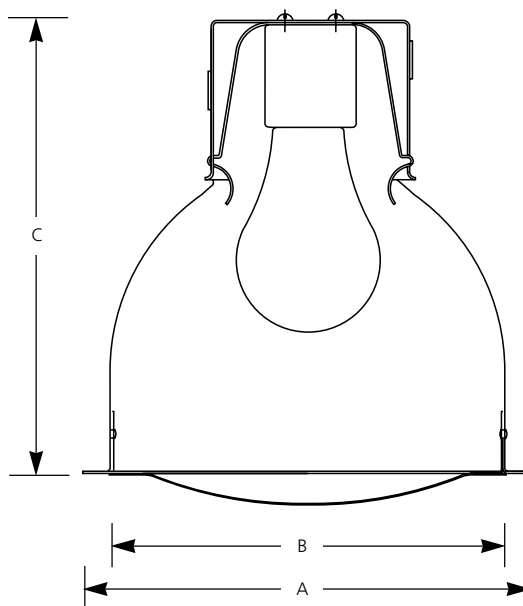

Incandescent

**6" Scoop Wall Washer
Non-IC**

Recessed

Type _____
-30
P6623

Catalog No.	Finish White	Dimensions (Inches)		
		A	B	C
P6623	-30	7-7/16	5-3/16	8-1/4

Lamp Wattage Housing	IC	Non-IC
	P11TG	P6623-30

Specifications:

Flange/Eyelid

- Bright white powder coated flange and eyelid
- No light leaks around trim flange
- Flange covers irregular ceiling openings

Labels

- UL-CUL damp location listed

Inner Baffle assembly