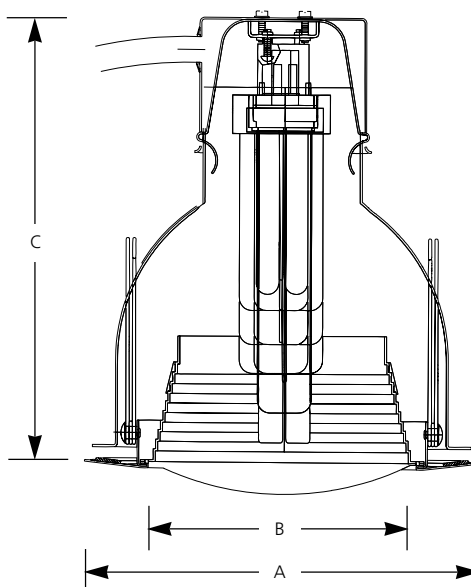

Incandescent

**6" Scoop Wall Washer
Non-IC**

Recessed

Type _____
-30
P6623

Catalog No.	Finish White	Dimensions (Inches)		
		A	B	C
P6623	-30	7-7/16	5-3/16	8-1/4

Lamp Wattage Housing	IC	Non-IC
	P11TG	P6623-30

www.progresslighting.com

Rev. 4/99

Compact Fluorescent

**6" Scoop Wall Washer
Vertical Lamp
Non-IC**

Recessed

Type _____
-30
P6623

Catalog No.	Baffle White	Dimensions (Inches)		
		A	B	C
P6623	-30	7-7/16	6-3/8	8-1/4

Lamp Wattage Housing	IC	Non-IC
P13	N/A	13 Twin/Quad
P26	N/A	26 Quad
P632-EB	N/A	26,32 or 42 Triple Tube

Specifications:

Flange/Eyelid

- Bright white powder coated flange and eyelid
- No light leaks around trim flange
- Flange covers irregular ceiling openings