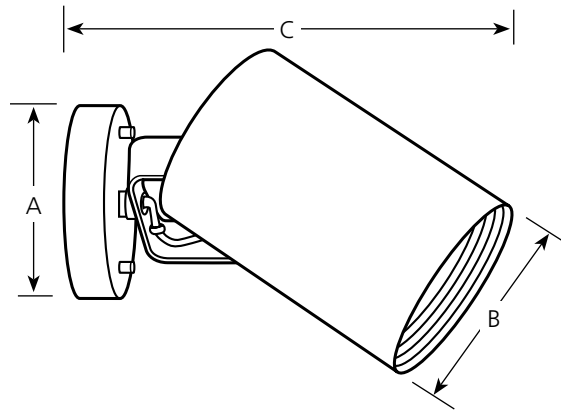

Catalog No.	Finish		Lamping	Dimensions (Inches)		
	White			A	B	C
P6398	-30		1 (m) 75BR30	4-1/2	4-1/2	10-3/8

Specifications:

General

- Adjustable cylinder with black baffle
- Full yoke attachment of cylinder
- 180 degree swing and 358 degree rotation of cylinder
- Steel construction

Mounting

- Wall or ceiling mount
- Covers outlet box
- Wall plate is 4-1/2" diameter
- Mounting strap included to mount to outlet box

Electrical

- Medium based porcelain socket
- Pre-wired

Labeling

- UL-CUL listed