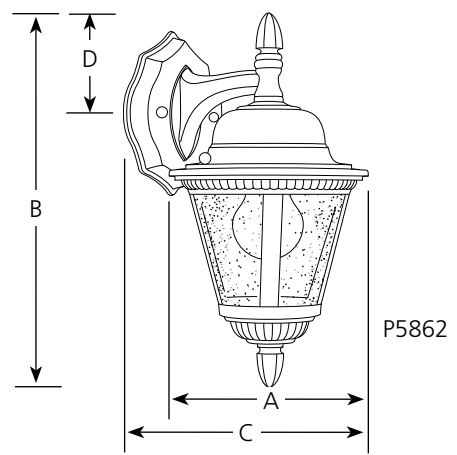

	Type		
	-20	-30	-31
P5862	<input type="checkbox"/>	<input type="checkbox"/>	<input type="checkbox"/>
P5863	<input type="checkbox"/>	<input type="checkbox"/>	<input type="checkbox"/>
P5864	<input type="checkbox"/>	<input type="checkbox"/>	<input type="checkbox"/>

Catalog No.	Finish			Lamping	Dimensions (Inches)			
	Antique Bronze	White	Black		A	B	C	D
P5862	-20	-30	-31	1 (m) 60w	6-7/8	12-3/4	8-3/8	3-1/8
P5863	-20	-30	-31	1 (m) 100w	9	16	10-3/8	3-1/2
P5864	-20	-30	-31	2 (c) 60w	11	19-1/4	12-7/8	4-5/8

Specifications:

General

- Clear seeded glass:
 - For P5862 - 5" dia. x 4-1/4" ht
 - For P5863 - 7" dia. x 5-3/4" ht.
 - For P5864 - 8-1/2" dia. x 7" ht.
- Ribbed details with ribbed finials
- Die cast aluminum construction
- Painted finishes
- Companion post top, and chain mounted units are available

Mounting

- Wall mount
- Wall bracket covers a standard recessed 4" hexagonal outlet box
- Mounting strap included
- Canopy:
 - P5862 - 4-1/2" x 6-1/8" x 1"
 - P5863 - 5-1/4" x 6-3/4" x 1"
 - P5864 - 6-3/4" x 9-1/4" x 1"