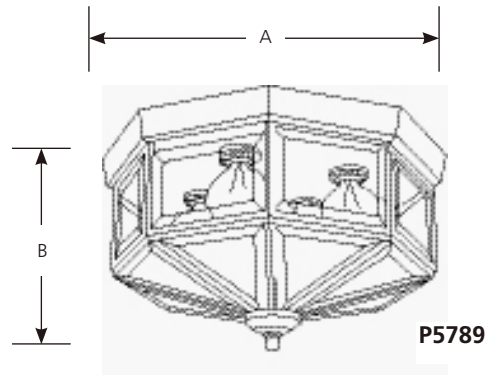

Incandescent

Solid Brass Hexagonal
Closed Bottom
Beveled Glass

Close-to-Ceiling

	Type		
	-09	-10	-20
P5788	<input type="checkbox"/>	<input type="checkbox"/>	<input type="checkbox"/>
P5789	<input type="checkbox"/>	<input type="checkbox"/>	<input type="checkbox"/>

Catalog No.	Finish			Lamping	A	Dimensions (Inches)	
	Brushed Nickel	Polished Brass	Antique Bronze			B	
P5788	-09	-10	-20	3 (c) 25w	9-3/4	5-7/8	
P5789	-09	-10	-20	4 (c) 25w	11-1/8	6-1/4	

Specifications: