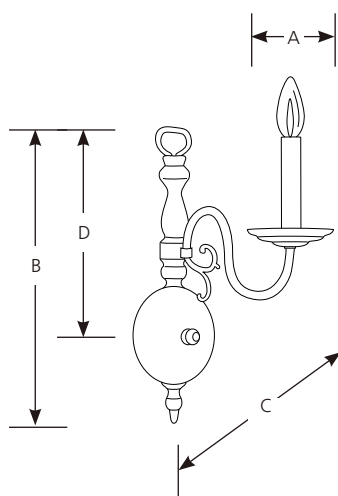

Type \_\_\_\_\_  
 -10  
 P3801   
 P3802

Catalog No.	Finish Polished Brass	Lamping	Dimensions (Inches)			
			A	B	C	D
P3801	-10	1 (c) 60w	4-1/2	14	9	9-1/4
P3802	-10	2 (c) 60w	13-3/4	14	7	9-1/4

**Specifications:**

General

- Polished Solid Brass
- Half ball canopy
- Cast arm backs
- Companion chandeliers and hall and foyer units available
- Optional clear glass shades available (P8633-10)
- Accessory solid brass candle caps (P8788-10)

Electrical

- Candelabra phenolic socket
- White candle cover
- Pre-wired

Labeling

- UL-CUL listed

Mounting

- Wall mount
- Covers outlet box
- Half ball portion of canopy covering outlet box is 4-1/4" diameter
- Mounting strap for outlet box included