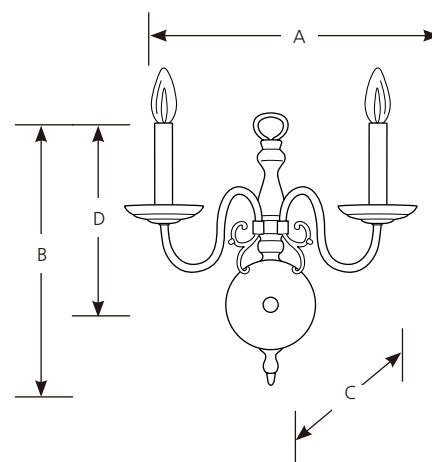

Type \_\_\_\_\_  
 -10  
 P3801   
 P3802

Catalog No.	Finish Polished Brass	Lamping	Dimensions (Inches)			
			A	B	C	D
P3801	-10	1 (c) 60w	4-1/2	14	9	9-1/4
P3802	-10	2 (c) 60w	13-3/4	14	7	9-1/4

**Specifications:**

General

- Polished Solid Brass
- Half ball canopy
- Cast arm backs
- Companion chandeliers and hall and foyer units available
- Optional clear glass shades available (P8633-10)
- Accessory solid brass candle caps (P8788-10)

Electrical

- Candelabra phenolic socket
- White candle cover
- Pre-wired

Labeling

- UL-CUL listed

Mounting

- Wall mount
- Covers outlet box
- Half ball portion of canopy covering outlet box is 4-1/4" diameter
- Mounting strap for outlet box included