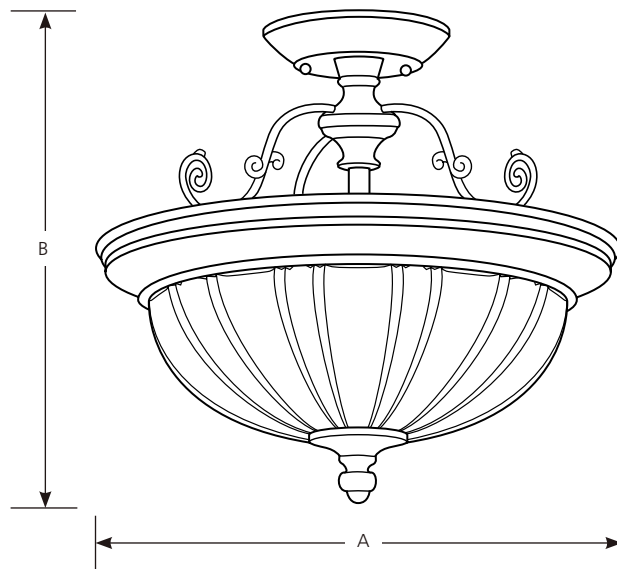

Incandescent

Prescott Collection
Semi-Flush Mount

Close-to-Ceiling

Type _____
-10
P3610

Catalog No.	Finish Polished Brass	Lamping	Dimensions (Inches)	
			A	B
P3610	-10	3 (m) 100w	15	14-3/8

Specifications:

General

- Satin etched fluted glass
- Three decorative cast scrolled arms

Mounting

- Covers outlet box
- Mounting strap for outlet box included
- Canopy 5-1/2" dia.

Electrical

- Pre-wired
- Phenolic socket

Labeling