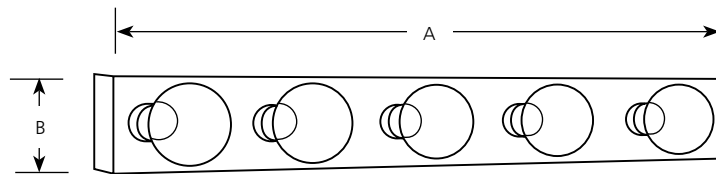

**Specifications:**

General

- Polished Chrome (-15) finish
- Aluminum construction
- Sockets are covered with matching socket cups
- Socket spacing is 6" on centers
- Medium based G lamps recommended

Electrical