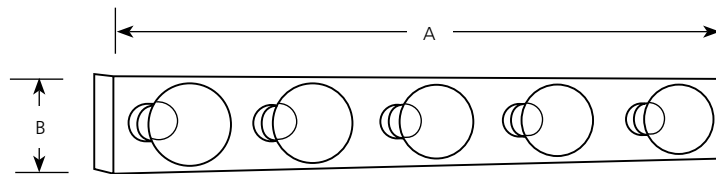

### Broadway Lights Deluxe

Bath & Vanity

Type \_\_\_\_\_  
 -15 -30  
 P3335

Catalog No.	Finish		Lamping	Dimensions (Inches)	
	Polished Chrome	White		A	B
P3335	-15	-30	5 (m) 60w	30	4-1/4