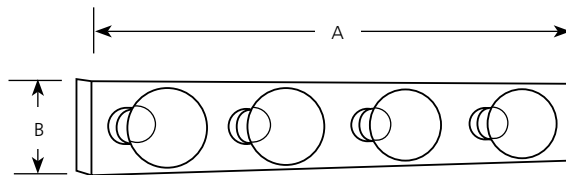

Catalog No.	Finish			Lamping	Dimensions (Inches)	
	Polished Brass	Polished Chrome	White		A	B
P3298	-10	-15	-30	4 (m) 60w	24	4-1/4
P3299	-10	-15	-30	6 (m) 60w	36	4-1/4
P3300	-10	-15	-30	8 (m) 60w	48	4-1/4

P3298

Specifications:

General

- Polished Brass (-10), Polished Chrome (-15) and White (-30) face plates available
- Steel construction
- Sockets are covered with matching socket cups
- Socket spacing is 6" on centers
- Medium based G lamps recommended