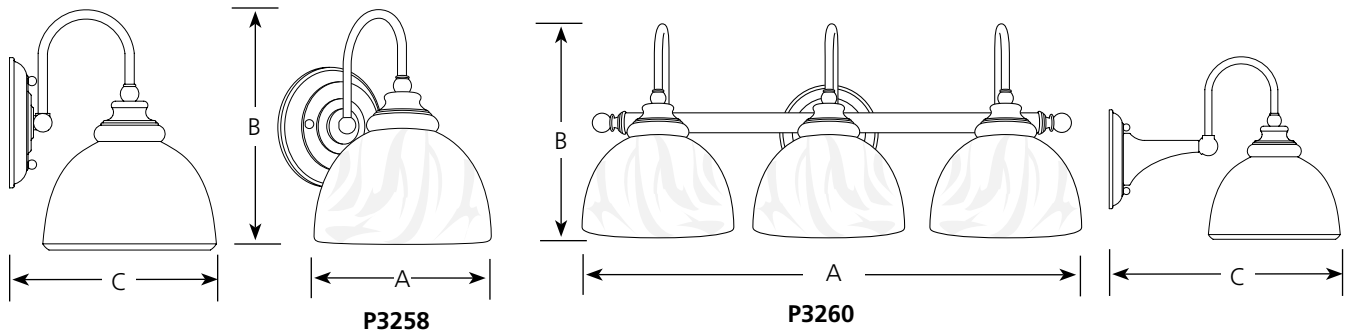

Finish

Catalog No.	Finish		Lamping	Dimensions (Inches)		
	Pearl Nickel	Brushed Platinum		A	B	C
P3258	-06	-08	1 (m) 100w	7	9-5/8	8-3/8
P3259	-06	-08	2 (m) 100w	15-1/8	9-5/8	12-1/4
P3260	-06	-08	3 (m) 100w	23-1/8	9-5/8	12-1/4
P3261	-06	-08	5 (m) 100w	39-1/8	9-5/8	12-1/4

Specifications:

General

- Satin white alabaster glass shades: 7" dia. x 4-1/2" ht.
- Compliments faucet finishes from Delta and Moen
- Pearl nickel plated finish with polished brass accents matches Delta faucet
- Brushed platinum finish with polished chrome accents matches Moen faucet
- Cast backplate 3259, 3260 & 3261
- Quality plated finishes with protective laquer coating
- Four sizes of bath brackets
- Glass can be mounted in up or down position

Mounting

- Wall mount
- Threaded socket ring secures glass
- Covers outlet box
- Mounting strap for outlet box included
- Back plate is 5-1/4" dia.

Electrical

- Ceramic medium base sockets
- Nickel plated screw shells
- Pre-wired