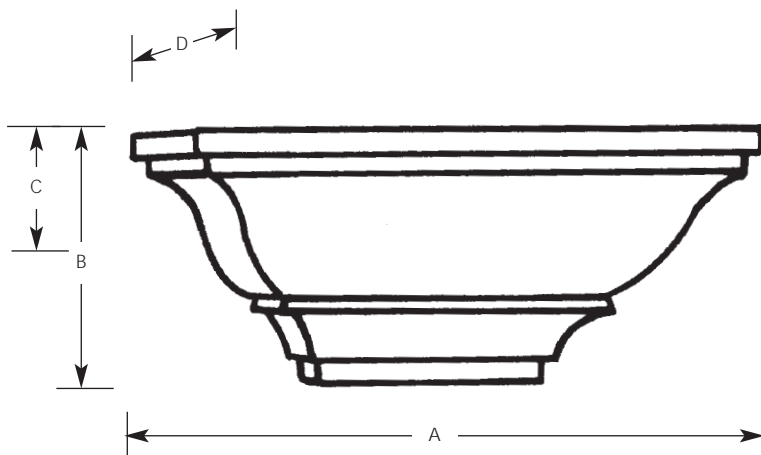

Type _____
 -30 -31
 P7144

Catalog No.	Finish		Lamping	Dimensions (Inches)			
	White	Black		A	B	C	D
P7144	-30	-31	1 (m) 100w	14	6	2-3/4	6

Specifications:

General

- Wood crown molding complete sconce
- -30 (White) or -31 (Black) painted finishes
- The white unit can be refinished to match the room decor
- Direct-Indirect illumination

Electrical

- Ceramic medium based socket
- Pre-wired

Labeling

- UL-CUL listed

Mounting

- Horizontal wall mount
- Full sized back plate covers any recessed outlet box
- Mounting strap included for mounting to outlet box