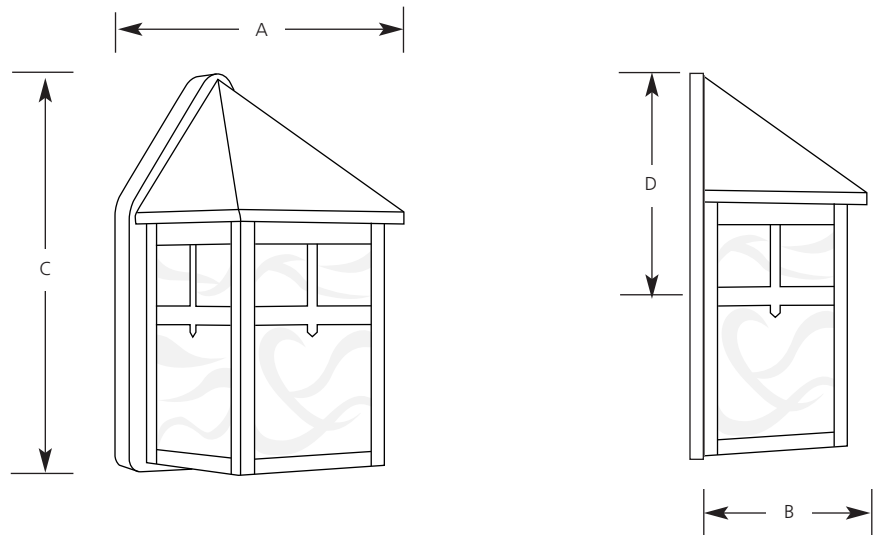

Type _____
-33
P5759

Catalog No.	Finish Cobble- stone	Lamping	Dimensions (Inches)			
			A	B	C	D
P5759	-33	1-75w A19	4-1/2	4-3/4	8-1/2	5-1/8

Specifications:

General

- Hand-painted Cobblestone (-33) finish
- Light Honey Art glass panels: 5-1/8" ht., 3-15/16" W
- All-brass construction
- Matching post top unit available

Mounting

- Wall mount
- Covers outlet box
- Outlet box strap with center lock-up provided

Electrical

- Medium based ceramic socket
- Nickel-plated brass screw shell

Labeling

- UL-CUL wet location listed