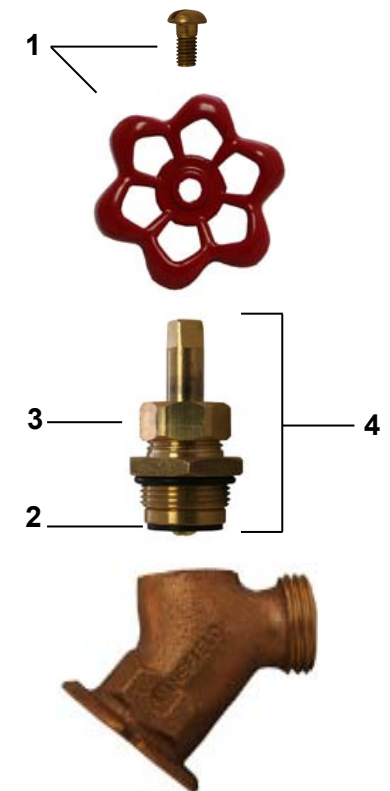

Replacement Parts

34.40VB-B

Inlet
40- 1/2" FIP
60- 3/4" FIP
67- 1/2" Copper Inside or 3/4" Type M Copper Outside

Handle Option
None- Red
B- Blue
G- PRIER Green

VB- Integral Vacuum Breaker

ID	Part No.	Description
1	630-0045	Handle and Screw Kit
2	630-0047	Bibb Washer and Screw Kit
3	339-3003	Packing Only
4	231-3101	Stem Assembly Complete
	630-0043	Service Kit for Brass Sillcocks, Contains: 1, 2, 3

Application

Features

Ordering