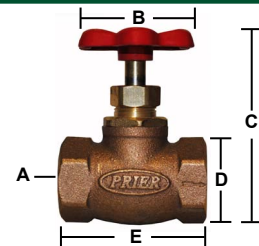

### Lead Free Mansfield Style 20 and 22 Series

- Lead free
- Heavy pattern casted red brass construction
- Solid brass operating stem
- Large unobstructed waterways for greater flow rates
- Cast metal handle assembly with brass mounting screw
- Red, blue or green operating handle options
- Packing nut design for years of reliable life
- AFG teflon with graphite packing
- Female and SWT iron pipe inlet connections
- Solid brass fast-travel stem with ACME threads
- Stop and waste option available
- Each valve individually air-tested

### Replacement Parts

**20.40-B**

**Waste Option**  
0- No Waste Option  
2- Stop & Waste Design

**Inlet**  
40- 1/2" FIP  
41- 1/2" SWT  
60- 3/4" FIP  
61- 3/4" SWT

**Handle Option**  
None- Red  
B- Blue  
G- PRIER Green

| Part No. | A        | B    | C (Closed) | C (Open) | D    | E    | ID | Part No.  | Description                                    |
|----------|----------|------|------------|----------|------|------|----|-----------|--|
| 20.40    | 1/2" FIP | 1.9" | 2.6"       | 3"       | 1.3" | 2.2" | 1  | 630-0045  | Handle and Screw Kit                           |
| 20.41    | 1/2" SWT | 1.9" | 2.6"       | 2.9"     | 0.8" | 2.2" | 2  | 630-0047  | Bibb Washer and Screw Kit                      |
| 20.60    | 3/4" FIP | 1.9" | 2.9"       | 3.2"     | 1.4" | 2.3" | 3  | 339-3003  | Packing Only                                   |
| 20.61    | 3/4" SWT | 1.9" | 2.7"       | 3"       | 1"   | 2.6" | 4  | 231-3101  | Stem Assembly Complete                         |
| 22.40    | 1/2" FIP | 1.9" | 2.7"       | 3"       | 1.3" | 2.2" | 5  | 22.00-KT1 | Cap and Seal for Stop and Waste                |
| 22.41    | 1/2" SWT | 1.9" | 2.5"       | 2.9"     | 0.8" | 2.2" |    | 630-0043  | Service Kit for Stop Valves, Contains: 1, 2, 3 |
| 22.60    | 3/4" FIP | 1.9" | 2.9"       | 3.2"     | 1.4" | 2.3" |    |           |  |
| 22.61    | 3/4" SWT | 1.9" | 2.8"       | 3"       | 1"   | 2.6" |    |           |  |