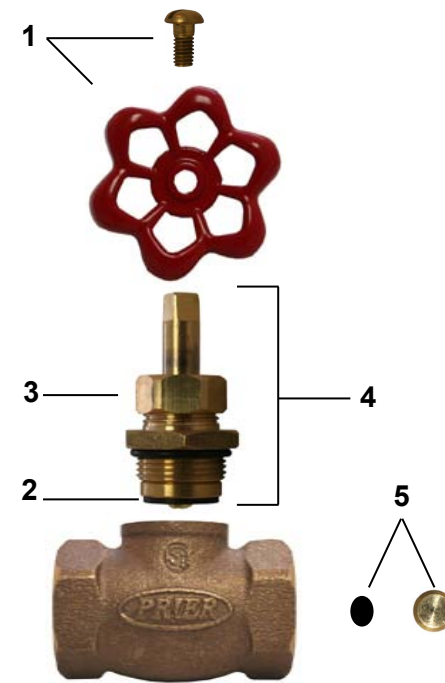

Replacement Parts

20.40-B

Waste Option
0- No Waste Option
2- Stop & Waste Design

Inlet
40- 1/2" FIP
41- 1/2" SWT
60- 3/4" FIP
61- 3/4" SWT

Handle Option
None- Red
B- Blue
G- PRIER Green

Part No.	A	B	C (Closed)	C (Open)	D	E	ID	Part No.	Description
20.40	1/2" FIP	1.9"	2.6"	3"	1.3"	2.2"	1	630-0045	Handle and Screw Kit
20.41	1/2" SWT	1.9"	2.6"	2.9"	0.8"	2.2"	2	630-0047	Bibb Washer and Screw Kit
20.60	3/4" FIP	1.9"	2.9"	3.2"	1.4"	2.3"	3	339-3003	Packing Only
20.61	3/4" SWT	1.9"	2.7"	3"	1"	2.6"	4	231-3101	Stem Assembly Complete
22.40	1/2" FIP	1.9"	2.7"	3"	1.3"	2.2"	5	22.00-KT1	Cap and Seal for Stop and Waste
22.41	1/2" SWT	1.9"	2.5"	2.9"	0.8"	2.2"		630-0043	Service Kit for Stop Valves, Contains: 1, 2, 3
22.60	3/4" FIP	1.9"	2.9"	3.2"	1.4"	2.3"			
22.61	3/4" SWT	1.9"	2.8"	3"	1"	2.6"			

Application

Features

Ordering

Rough-In Dimensions

4515 East 139th Street
Grandview, MO 64030
(800) 362-9055
Fax (800) 362-1463
www.PRIER.com