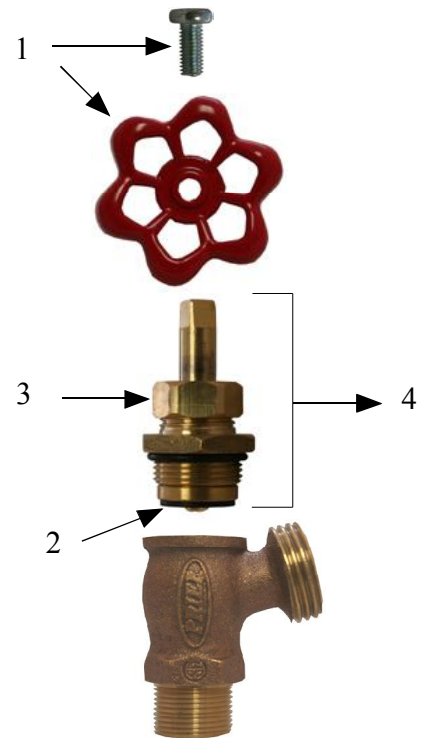

Repair Parts

Ordering

526.40-B

Inlet Size

- **40** 1/2" FIP
- **42** 1/2" MIP x 1/2" SWT
- **43** 1/2" Compression
- **62** 3/4" MIP

Handle Option

- **None** Red-Standard
- **B** Blue
- **G** Prier Green

ID	Part No.	Description
1	630-0045	Handle & Screw Kit
2	630-0047	Bibb Washer & Screw Kit
3	339-3003	Packing only
4	231-3101	Stem Assy Complete
1,2,3	630-0043	Service Kit for Boiler Drains