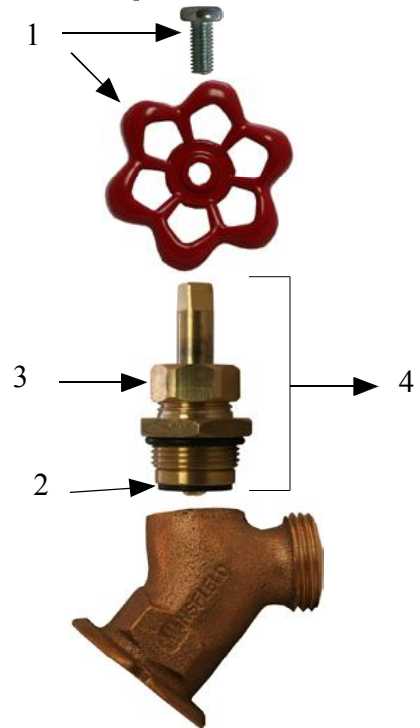

### Mansfield Style 34 Series

Features

- Heavy Pattern Casted Red Brass Construction
- Solid Brass Operating Stem
- Large unobstructed waterways for greater flow rates
- Cast metal handle assembly with brass mounting screw
- Red or Blue Operating Handle Options
- Packing Nut Design for years of reliable life
- AFG Teflon with Graphite Packing
- Available with Integral Vacuum Breaker
- Iron pipe inlet connections, Female and SWT
- 3/4" Garden Hose Connection Outlet
- Solid Brass fast-travel Stem with ACME Threads
- Each valve individually air-tested

# 34.40VB-B

**Inlet Size** ↓  
**40** 1/2" FIP  
**60** 3/4" FIP  
**67** 1/2" or 3/4" SWT

**VB** Integral Vacuum Breaker

**Handle Option**  
**None** Red-Standard  
**B** Blue  
**G** Prier Green

### Repair Parts

ID	Part No.	Description
1	630-0045	Handle & Screw Kit
2	630-0047	Bibb Washer & Screw Kit
3	339-3003	Packing only
4	231-3101	Stem Assy Complete
1,2,3	630-0043	Service Kit for Silcocks