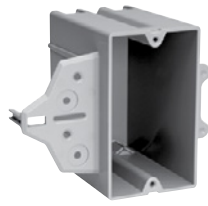

P1-22-C

P2-35-RAC

P2-35-RACMH

P354RACMH

CATALOG NUMBER	CU. IN. VOL.	DESCRIPTION	DIMENSIONS			WIRE FILL (AWG)	QTY. PER CARTON
			L	W	D		
<b>SWITCH &amp; OUTLET BOXES WITH THREADED MOUNTING HOLES</b>							
P118R	18.0	Single gang. 2 Quick/Entries® each end.	3¾	2¼	2 <sup>23</sup> / <sub>32</sub>	9 No. 14 8 No. 12 7 No. 10	100
P118RN	18.0	Single gang. Reverse angled captive mounting nail. 2 Quick/Entries® each end. Used for manufactured housing.	3¾	2¼	2 <sup>23</sup> / <sub>32</sub>	9 No. 14 8 No. 12 7 No. 10	100
P122C	22.0	Single gang. With EZ Grip – a temporary hold feature.	3¾	2¼	4	11 No. 14 10 No. 12 9 No. 10	100
PH122R	22.0	Single gang. Horizontal. Captive mounting nail each side.	3¾	2¼	3 <sup>7</sup> / <sub>8</sub>	11 No. 14 10 No. 12 9 No. 10	100
P235RAC	35.0	Two gang. 4 Auto/Clamps® each end.	3 <sup>31</sup> / <sub>32</sub>	3 <sup>31</sup> / <sub>32</sub>	3 <sup>3</sup> / <sub>8</sub>	17 No. 14 15 No. 12 14 No. 10	100
P235RACMH	35.0	Two gang. 4 Auto/Clamps® each end. 3" depth for manufactured housing walls.	3 <sup>31</sup> / <sub>32</sub>	3 <sup>31</sup> / <sub>32</sub>	3	17 No. 14 15 No. 12 14 No. 10	100
P354RACMH	54.0	Three gang. 6 Auto/Clamps® each end. 3 <sup>1</sup> / <sub>16</sub> " depth for manufactured housing walls.	3 <sup>13</sup> / <sub>16</sub>	5 <sup>15</sup> / <sub>16</sub>	3 <sup>1</sup> / <sub>16</sub>	27 No. 14 24 No. 12 21 No. 10	50
<b>DEEP SWITCH &amp; OUTLET BOXES WITH THREADED MOUNTING HOLES</b>							
P122R	22.5	Single gang deep. 2 Quick/Entries® each end. Extra deep for dimmers, GFCIs and thermostats, yet suitable for 2 x 4 construction.	3¾	2¼	3 <sup>3</sup> / <sub>8</sub>	11 No. 14 10 No. 12 9 No. 10	100
P122RN	22.5	Single gang deep. Reverse angled captive mounting nail. 2 Quick/Entries® each end. Extra deep for dimmers, GFCIs and thermostats, yet suitable for 2 x 4 construction.	3¾	2¼	3 <sup>3</sup> / <sub>8</sub>	11 No. 14 10 No. 12 9 No. 10	100
P122N	22.5	Single gang deep. Vertical bracket mount.	3¾	2¼	3 <sup>3</sup> / <sub>8</sub>	11 No. 14 10 No. 12 9 No. 10	100