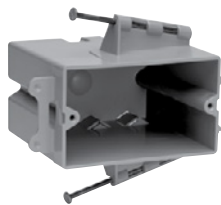

SLATER® PLASTIC BOXES

Switch & Outlet Boxes with Captive Mounting Nails on Each End

PH1-22-R

CATALOG NUMBER	CU. IN. VOL.	DESCRIPTION	DIMENSIONS			WIRE FILL (AWG)	QTY. PER CARTON
			L	W	D		
SWITCH & OUTLET BOXES WITH THREADED MOUNTING HOLES							
P118R	18.0	Single gang. 2 Quick/Entries® each end.	3¾	2¼	2²³/₃₂	9 No. 14 8 No. 12 7 No. 10	100
P118RN	18.0	Single gang. Reverse angled captive mounting nail. 2 Quick/Entries® each end. Used for manufactured housing.	3¾	2¼	2²³/₃₂	9 No. 14 8 No. 12 7 No. 10	100
P122C	22.0	Single gang. With EZ Grip – a temporary hold feature.	3¾	2¼	4	11 No. 14 10 No. 12 9 No. 10	100
PH122R	22.0	Single gang. Horizontal. Captive mounting nail each side.	3¾	2¼	3⁷/₈	11 No. 14 10 No. 12 9 No. 10	100
P235RAC	35.0	Two gang. 4 Auto/Clamps® each end.	3³¹/₃₂	3³¹/₃₂	3³/₈	17 No. 14 15 No. 12 14 No. 10	100
P235RACMH	35.0	Two gang. 4 Auto/Clamps® each end. 3" depth for manufactured housing walls.	3³¹/₃₂	3³¹/₃₂	3	17 No. 14 15 No. 12 14 No. 10	100
P354RACMH	54.0	Three gang. 6 Auto/Clamps® each end. 3¹/₁₆" depth for manufactured housing walls.	3¹³/₁₆	5¹⁵/₁₆	3¹/₁₆	27 No. 14 24 No. 12 21 No. 10	50
DEEP SWITCH & OUTLET BOXES WITH THREADED MOUNTING HOLES							
P122R	22.5	Single gang deep. 2 Quick/Entries® each end. Extra deep for dimmers, GFCIs and thermostats, yet suitable for 2 x 4 construction.	3¾	2¼	3³/₈	11 No. 14 10 No. 12 9 No. 10	100
P122RN	22.5	Single gang deep. Reverse angled captive mounting nail. 2 Quick/Entries® each end. Extra deep for dimmers, GFCIs and thermostats, yet suitable for 2 x 4 construction.	3¾	2¼	3³/₈	11 No. 14 10 No. 12 9 No. 10	100
P122N	22.5	Single gang deep. Vertical bracket mount.	3¾	2¼	3³/₈	11 No. 14 10 No. 12 9 No. 10	100

All boxes are UL Listed.
UL Classified for 2 Hour Fire Resistance (Does not apply to P122N.)