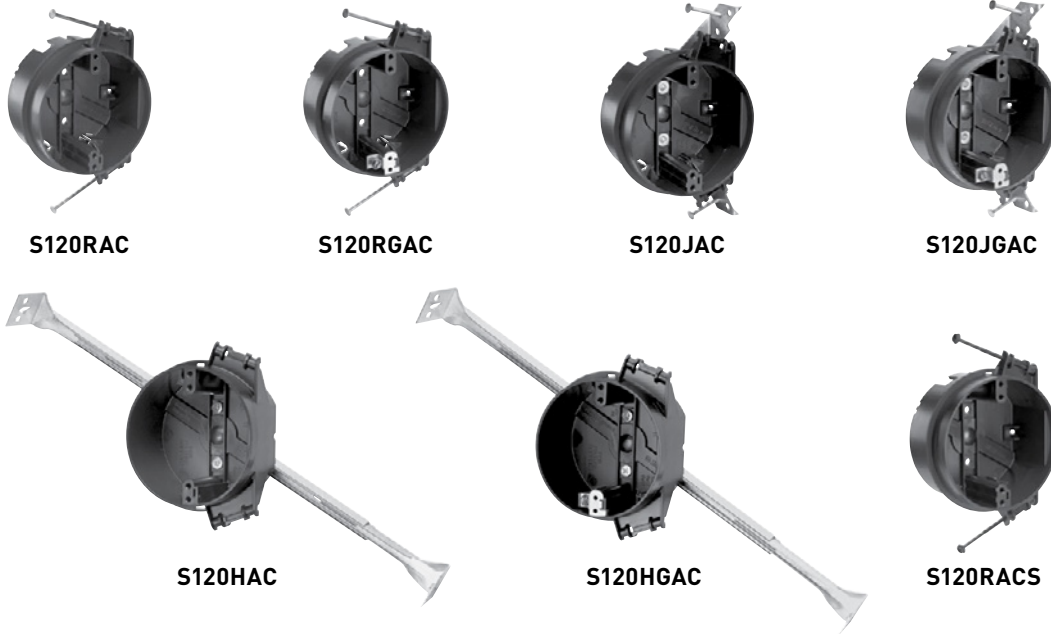

SLATER® PLASTIC BOXES

4" Round Ceiling Boxes With Dual Threaded Mounting Holes

CATALOG NUMBER	CU. IN. VOL.	DESCRIPTION	DIMENSIONS (IN.)		WIRES (AWG)	QTY. PER CARTON	UL LISTED
			DIA.	DEPTH			MAX. WEIGHT RATING
CEILING BOXES							
S120RAC	20.25	4" round. 2 captive mounting nails. 4 Auto/Clamps.	4	2 ³ / ₁₆	10 No. 14 9 No. 12 8 No. 10	50	50 lbs.
S120RGAC	20.25	4" round with ground lug. 2 captive mounting nails. 4 Auto/Clamps.	4	2 ³ / ₁₆	10 No. 14 9 No. 12 8 No. 10	50	50 lbs.
S120JAC	20.25	4" round. J-bracket with 2 captive mounting nails. 4 Auto/Clamps.	4	2 ³ / ₁₆	10 No. 14 9 No. 12 8 No. 10	50	50 lbs.
S120JGAC	20.25	4" round with ground lug. J-bracket with 2 captive mounting nails. 4 Auto/Clamps.	4	2 ³ / ₁₆	10 No. 14 9 No. 12 8 No. 10	50	50 lbs.
S120HAC	20.25	4" round. Bar-hanger adjusts to 16" or 24" joist spacing. 4 Auto/Clamps.	4	2 ³ / ₁₆	10 No. 14 9 No. 12 8 No. 10	50	50 lbs.
S120HGAC	20.25	4" round with ground lug. Bar-hanger adjusts to 16" or 24" joist spacing. 4 Auto/Clamps.	4	2 ³ / ₁₆	10 No. 14 9 No. 12 8 No. 10	50	50 lbs.
S120RACS	20.25	4" round. 2 captive mounting screws. 4 Auto/Clamps.	4	2 ³ / ₁₆	10 No. 14 9 No. 12 8 No. 10	50	50 lbs.

All boxes are UL listed. UL Classified for 2 Hour Fire Resistance. Dual mounting accommodates both 2.75" and 3.5" fixtures.

CATALOG NUMBER	DESCRIPTION	QTY. PER CARTON
COVERS FOR 4" ROUND BOXES		
4RBC	4" round flat blank cover – gray	50
4RBCW	4" round flat blank cover – white	50