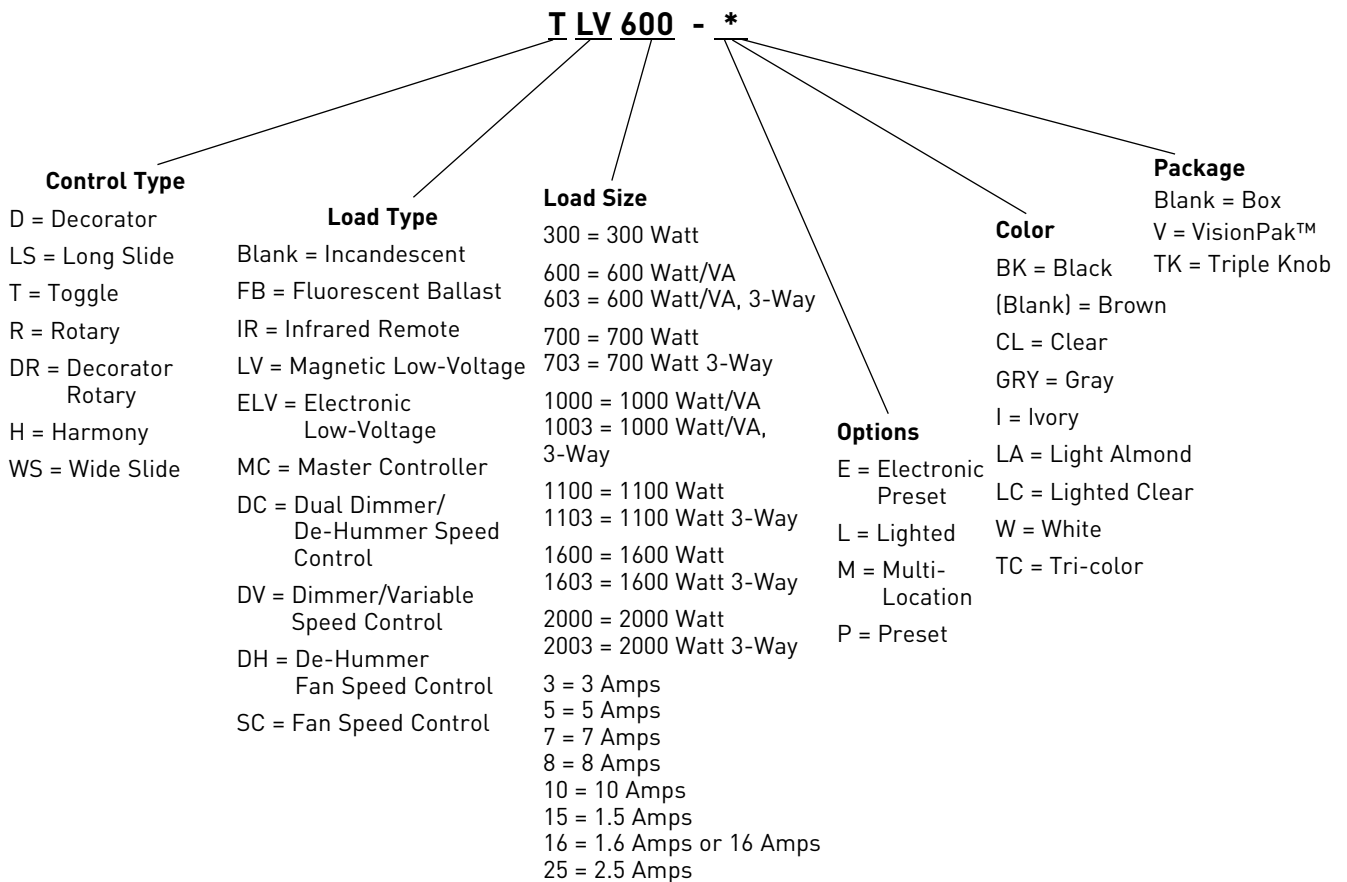

- **D600MLAV** = Decorator Dimmer, Incandescent, 600W, Multi-Location, Light Almond, in a VisionPak
- **LS600LA** = Decorator Slide Dimmer, Incandescent, 600W, Light Almond, in a Box
- **WSSC53PWV** = Wide Slide, Fan Speed Control, 5 Amp, White, in a VisionPak

Many P&S Dimmers & Fan Speed Controls are available boxed or VisionPak™ clam-shell packaging for high-impact merchandising. Please see the Catalog Numbering System above or specific charts for ordering information. See Pages L-4 – L-7 to order RF Lighting Control System products.

All devices listed on this page conform to NEMA WD-1 and WD-6. UL Listed and CSA Certified.