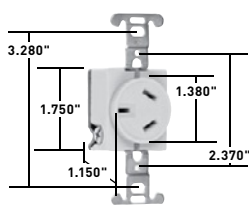

STRAIGHT BLADE RECEPTACLES

Miscellaneous Configurations Straight Blade Receptacles, 3 Wire, Specification Grade

5762

6810I

7621

9977

7088

CATALOG NUMBER	RATING		DESCRIPTION	NEMA CONFIG. NO.	3rd PARTY COMPLIANCE		
	A.	V.			UL498	FSUL WC596	C22.2 No. 42
POLE, 3 WIRE GROUNDING							
5762	15	277	Duplex Receptacle, Self-Grounding	7-15R	•		
PS5766X	15	277	Plug, Yellow	7-15P	•		•
7621	20	277	Single Receptacle	7-20R	•		
PS5866X	20	277	Plug, Yellow	7-20P	•		•
3 POLE, 3 WIRE NON-GROUNDING							
6810I	20	125/250	Receptacle, Ivory	10-20R	•		
6810	20	125/250	Receptacle, Black	10-20R	•		
9977	20	125/250	Plug, Nylon	10-20P			
7088	20	125/250	Connector, Armored	10-20R			