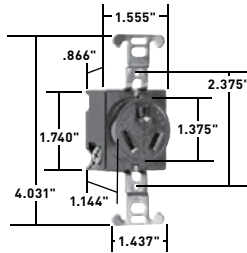

STRAIGHT BLADE RECEPTACLES

Miscellaneous Configurations Straight Blade Receptacles, 3 Wire, Specification Grade

5762

6810I

7621

9977

7088

CATALOG NUMBER	RATING		DESCRIPTION	NEMA CONFIG. NO.	3rd PARTY COMPLIANCE		
	A.	V.			UL498	FSUL WC596	C22.2 No. 42
POLE, 3 WIRE GROUNDING							
5762	15	277	Duplex Receptacle, Self-Grounding	7-15R	•		
PS5766X	15	277	Plug, Yellow	7-15P	•		•
7621	20	277	Single Receptacle	7-20R	•		
PS5866X	20	277	Plug, Yellow	7-20P	•		•
3 POLE, 3 WIRE NON-GROUNDING							
6810I	20	125/250	Receptacle, Ivory	10-20R	•		
6810	20	125/250	Receptacle, Black	10-20R	•		
9977	20	125/250	Plug, Nylon	10-20P			
7088	20	125/250	Connector, Armored	10-20R			

NEMA 7-15P

NEMA 7-15R

NEMA 7-20P

NEMA 7-20R

NEMA 10-20P

NEMA 10-20R