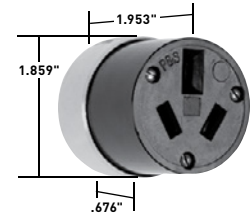

STRAIGHT BLADE RECEPTACLES

Miscellaneous Configurations Straight Blade Receptacles, 3 Wire, Specification Grade

5762

6810I

7621

9977

7088

CATALOG NUMBER	RATING		DESCRIPTION	NEMA CONFIG. NO.	3rd PARTY COMPLIANCE		
	A.	V.			UL498	FSUL WC596	C22.2 No. 42
POLE, 3 WIRE GROUNDING							
5762	15	277	Duplex Receptacle, Self-Grounding	7-15R	•		
PS5766X	15	277	Plug, Yellow	7-15P	•		•
7621	20	277	Single Receptacle	7-20R	•		
PS5866X	20	277	Plug, Yellow	7-20P	•		•
3 POLE, 3 WIRE NON-GROUNDING							
6810I	20	125/250	Receptacle, Ivory	10-20R	•		
6810	20	125/250	Receptacle, Black	10-20R	•		
9977	20	125/250	Plug, Nylon	10-20P			
7088	20	125/250	Connector, Armored	10-20R			