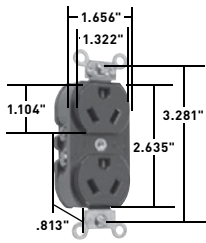

STRAIGHT BLADE RECEPTACLES

Miscellaneous Configurations Straight Blade Receptacles, 3 Wire, Specification Grade

5762

6810I

7621

9977

7088

CATALOG NUMBER	RATING		DESCRIPTION	NEMA CONFIG. NO.	3rd PARTY COMPLIANCE		
	A.	V.			UL498	FSUL WC596	C22.2 No. 42
POLE, 3 WIRE GROUNDING							
5762	15	277	Duplex Receptacle, Self-Grounding	7-15R	•		
PS5766X	15	277	Plug, Yellow	7-15P	•		•
7621	20	277	Single Receptacle	7-20R	•		
PS5866X	20	277	Plug, Yellow	7-20P	•		•
3 POLE, 3 WIRE NON-GROUNDING							
6810I	20	125/250	Receptacle, Ivory	10-20R	•		
6810	20	125/250	Receptacle, Black	10-20R	•		
9977	20	125/250	Plug, Nylon	10-20P			
7088	20	125/250	Connector, Armored	10-20R			