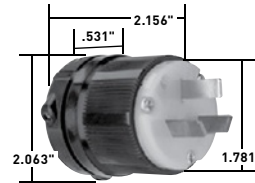

STRAIGHT BLADE RECEPTACLES

Miscellaneous Configurations Straight Blade Receptacles, 3 Wire, Specification Grade

5762

6810I

7621

9977

7088

CATALOG NUMBER	RATING		DESCRIPTION	NEMA CONFIG. NO.	3rd PARTY COMPLIANCE		
	A.	V.			UL498	FSUL WC596	C22.2 No. 42
POLE, 3 WIRE GROUNDING							
5762	15	277	Duplex Receptacle, Self-Grounding	7-15R	•		
PS5766X	15	277	Plug, Yellow	7-15P	•		•
7621	20	277	Single Receptacle	7-20R	•		
PS5866X	20	277	Plug, Yellow	7-20P	•		•
3 POLE, 3 WIRE NON-GROUNDING							
6810I	20	125/250	Receptacle, Ivory	10-20R	•		
6810	20	125/250	Receptacle, Black	10-20R	•		
9977	20	125/250	Plug, Nylon	10-20P			
7088	20	125/250	Connector, Armored	10-20R			