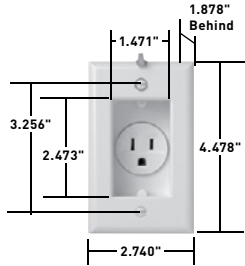

## Dust & Moisture Resistant & Clock Hanger Receptacles 15 & 20A, 125V

**6207**  
shown with neoprene  
sealing mat

**S3713I**

**S3713TRI**

**R885TRWCC6**

### Features – Dust & Moisture Resistant

- Duplex receptacle has face backed by neoprene gasket which is slit to provide wiping action on plug blades and to provide positive closure when not in use.
- Cellular neoprene sealing mat fits under wall plate.

CATALOG NUMBER	RATING		COLOR	NEMA CONFIG. NO.	3rd PARTY COMPLIANCE		
	A.	V.			UL498	FSUL WC596	C22.2 No. 42
<b>CLOCK HANGERS</b>							
S3713I	15	125	Recessed Receptacle with Ivory Smooth Wall Plate	5-15R	•	•	•
S3713W	15	125	Recessed Receptacle with White Smooth Wall Plate	5-15R	•	•	•
S3713GRY	15	125	Recessed Receptacle with Gray Smooth Wall Plate	5-15R	•	•	•
S3713BK	15	125	Recessed Receptacle with Black Smooth Wall Plate	5-15R	•	•	•
S3713LA	15	125	Recessed Receptacle with Light Almond Smooth Wall Plate	5-15R	•	•	•
S3733SS	15	125	Recessed Receptacle with Stainless Steel Wall Plate	5-15R	•	•	•
S3733	15	125	Recessed Receptacle with Brass Wall Plate	5-15R	•	•	•
<b>TAMPER-RESISTANT CLOCK HANGERS BACK &amp; SIDE WIRE</b>							
S3713TRI	15	125	Recessed Receptacle with Ivory Smooth Wall Plate	5-15R	•	•	•
S3713TRW	15	125	Recessed Receptacle with White Smooth Wall Plate	5-15R	•	•	•
S3713TRGRY	15	125	Recessed Receptacle with Gray Smooth Wall Plate	5-15R	•	•	•
S3713TRBK	15	125	Recessed Receptacle with Black Smooth Wall Plate	5-15R	•	•	•
S3713TRLA	15	125	Recessed Receptacle with Light Almond Smooth Wall Plate	5-15R	•	•	•