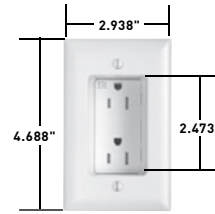

R885TRWCC6