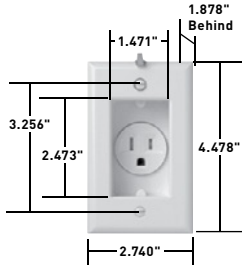

## Dust & Moisture Resistant & Clock Hanger Receptacles 15 & 20A, 125V

**6207**  
shown with neoprene  
sealing mat

**S3713I**

**S3713TRI**

**R885TRWCC6**

### Features – Dust & Moisture Resistant

- Duplex receptacle has face backed by neoprene gasket which is slit to provide wiping action on plug blades and to provide positive closure when not in use.
- Cellular neoprene sealing mat fits under wall plate.

CATALOG NUMBER	RATING		COLOR	NEMA CONFIG. NO.	3rd PARTY COMPLIANCE		
	A.	V.			UL498	FSUL WC596	C22.2 No. 42
<b>CLOCK HANGERS</b>							
S3713I	15	125	Recessed Receptacle with Ivory Smooth Wall Plate	5-15R	•	•	•
S3713W	15	125	Recessed Receptacle with White Smooth Wall Plate	5-15R	•	•	•
S3713GRY	15	125	Recessed Receptacle with Gray Smooth Wall Plate	5-15R	•	•	•
S3713BK	15	125	Recessed Receptacle with Black Smooth Wall Plate	5-15R	•	•	•
S3713LA	15	125	Recessed Receptacle with Light Almond Smooth Wall Plate	5-15R	•	•	•
S3733SS	15	125	Recessed Receptacle with Stainless Steel Wall Plate	5-15R	•	•	•
S3733	15	125	Recessed Receptacle with Brass Wall Plate	5-15R	•	•	•
<b>TAMPER-RESISTANT CLOCK HANGERS BACK &amp; SIDE WIRE</b>							
S3713TRI	15	125	Recessed Receptacle with Ivory Smooth Wall Plate	5-15R	•	•	•
S3713TRW	15	125	Recessed Receptacle with White Smooth Wall Plate	5-15R	•	•	•
S3713TRGRY	15	125	Recessed Receptacle with Gray Smooth Wall Plate	5-15R	•	•	•
S3713TRBK	15	125	Recessed Receptacle with Black Smooth Wall Plate	5-15R	•	•	•
S3713TRLA	15	125	Recessed Receptacle with Light Almond Smooth Wall Plate	5-15R	•	•	•