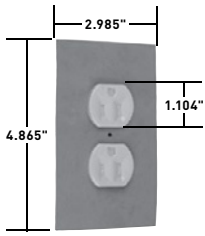

## Dust & Moisture Resistant & Clock Hanger Receptacles 15 & 20A, 125V

**6207**  
shown with neoprene  
sealing mat

**S3713I**

**S3713TRI**

**R885TRWCC6**

### Features – Dust & Moisture Resistant

- Duplex receptacle has face backed by neoprene gasket which is slit to provide wiping action on plug blades and to provide positive closure when not in use.
- Cellular neoprene sealing mat fits under wall plate.

CATALOG NUMBER	RATING		COLOR	NEMA CONFIG. NO.	3rd PARTY COMPLIANCE		
	A.	V.			UL498	FSUL WC596	C22.2 No. 42
<b>CLOCK HANGERS</b>							
S3713I	15	125	Recessed Receptacle with Ivory Smooth Wall Plate	5-15R	•	•	•
S3713W	15	125	Recessed Receptacle with White Smooth Wall Plate	5-15R	•	•	•
S3713GRY	15	125	Recessed Receptacle with Gray Smooth Wall Plate	5-15R	•	•	•
S3713BK	15	125	Recessed Receptacle with Black Smooth Wall Plate	5-15R	•	•	•
S3713LA	15	125	Recessed Receptacle with Light Almond Smooth Wall Plate	5-15R	•	•	•
S3733SS	15	125	Recessed Receptacle with Stainless Steel Wall Plate	5-15R	•	•	•
S3733	15	125	Recessed Receptacle with Brass Wall Plate	5-15R	•	•	•
<b>TAMPER-RESISTANT CLOCK HANGERS BACK &amp; SIDE WIRE</b>							
S3713TRI	15	125	Recessed Receptacle with Ivory Smooth Wall Plate	5-15R	•	•	•
S3713TRW	15	125	Recessed Receptacle with White Smooth Wall Plate	5-15R	•	•	•
S3713TRGRY	15	125	Recessed Receptacle with Gray Smooth Wall Plate	5-15R	•	•	•
S3713TRBK	15	125	Recessed Receptacle with Black Smooth Wall Plate	5-15R	•	•	•
S3713TRLA	15	125	Recessed Receptacle with Light Almond Smooth Wall Plate	5-15R	•	•	•

CATALOG NUMBER	RATING		COLOR	NEMA CONFIG. NO.	3rd PARTY COMPLIANCE
	A.	V.			cULus cULus
<b>RECESSED DUPLEX TAMPER-RESISTANT RECEPTACLE</b>					
R885TRWCC6	15	125	White	5-15R	•