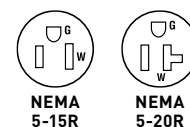

NEMA 5-20R

2 Pole, 3 Wire

NEMA 5-15R