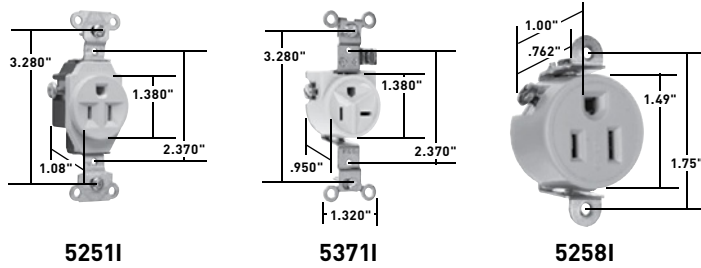

STRAIGHT BLADE RECEPTACLES

Specification Grade Single Receptacles 15 & 20A, 125 & 250V

Features

- Auto-ground clip assures positive ground.
- Two drive screws anchor strap to back body and face where abrupt removal torque is greatest.
- Heavy-duty, corrosion-resistant zinc-plated steel strap for added strength.
- One-piece brass triple-wipe power contacts for lasting retention.

CATALOG NUMBER	RATING		COLOR	NEMA CONFIG. NO.	3rd PARTY COMPLIANCE	
	A.	V.			UL498	C22.2 No. 42
SINGLE RECEPTACLES SIDE WIRE						
5251I	15	125	Ivory	5-15R	•	•
5251W	15	125	White	5-15R	•	•
5251	15	125	Brown	5-15R	•	•
5251LA	15	125	Light Almond	5-15R	•	•
5351I	20	125	Ivory	5-20R	•	•
5351W	20	125	White	5-20R	•	•
5351	20	125	Brown	5-20R	•	•
5351LA	20	125	Light Almond	5-20R	•	•
5651I	15	250	Ivory	6-15R	•	•
5651W	15	250	White	6-15R	•	•
5651	15	250	Brown	6-15R	•	•
5651LA	15	250	Light Almond	6-15R	•	•
5851I	20	250	Ivory	6-20R	•	•
5851W	20	250	White	6-20R	•	•
5851	20	250	Brown	6-20R	•	•
5851LA	20	250	Light Almond	6-20R	•	•
SHORT STRAP SINGLE RECEPTACLES SCREW SPACING 2.370"						
5251SSIB	15	125	Ivory	5-15R	•	•
5251SSWB	15	125	White	5-15R	•	•
5251SSBKB	15	125	Black	5-15R	•	•
5251SSLAB	15	125	Light Almond	5-15R	•	•
SINGLE RECEPTACLES SIDE WIRE RIGHT ANGLE SLOTS						
5371I	20	125	Ivory	Non-NEMA	•	•
5371W	20	125	White	Non-NEMA	•	•
5371	20	125	Brown	Non-NEMA	•	•
SHORT STRAP SINGLE RECEPTACLES SCREW SPACING 1.750"						
5258I	15	125	Ivory	5-15R	•	•
5258W	15	125	White	5-15R	•	•
5258	15	125	Brown	5-15R	•	•
5258BK	15	125	Black	5-15R	•	•
5358I	20	125	Ivory	5-20R	•	•
5358W	20	125	White	5-20R	•	•
5358	20	125	Brown	5-20R	•	•
5358BK	20	125	Black	5-20R	•	•
5658I	15	250	Ivory	6-15R	•	•
5658	15	250	Brown	6-15R	•	•
5858I	20	250	Ivory	6-20R	•	•
5858W	20	250	White	6-20R	•	•
5858	20	250	Brown	6-20R	•	•

Supplied with mounting screws.

2 Pole, 3 Wire

NEMA 5-15R

NEMA 5-20R

NEMA 6-15R

NEMA 6-20R

For Bulk Packaging Solutions consult factory.