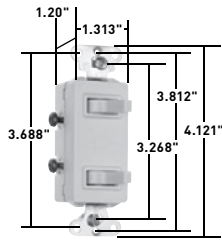

SWITCHES

Combination Switches 15 & 20A, 120/277VAC; 15A, 120/125VAC; 15A, 120VAC

**Decorator
Combination**

**Combination
Switches**

CATALOG NUMBER	RATING		COLOR	NEMA CONFIG. NO.	3rd PARTY COMPLIANCE	
	A.	VAC			UL20	UL498
DECORATOR TWO SINGLE POLE SWITCHES SIDE WIRE GROUNDING						
680IG	15	120/277	Ivory		•	
680WG	15	120/277	White		•	
680LAG	15	120/277	Light Almond		•	
DECORATOR SINGLE POLE SWITCH & SINGLE RECEPTACLE SIDE WIRE GROUNDING						
681I	15	120/125	Ivory	5-15R	•	•
681W	15	120/125	White	5-15R	•	•
681LA	15	120/125	Light Almond	5-15R	•	•

Non-Grounding

CATALOG NUMBER	RATING		COLOR	3rd PARTY COMPLIANCE	
	A.	VAC		UL20	UL498
TWO SINGLE POLE SWITCHES SIDE WIRE NON-GROUNDING					
690I	15	120/277	Ivory	•	
690W	15	120/277	White	•	
690	15	120/277	Brown	•	
670I	20	120/277	Ivory	•	
670W	20	120/277	White	•	
670	20	120/277	Brown	•	
SINGLE POLE & THREE-WAY SWITCH SIDE WIRE NON-GROUNDING					
696I	15	120/277	Ivory	•	
696W	15	120/277	White	•	
696	15	120/277	Brown	•	
696LA	15	120/277	Light Almond	•	
TWO THREE-WAY SWITCHES SIDE WIRE NON-GROUNDING					
693I	15	120/277	Ivory	•	
693W	15	120/277	White	•	
693	15	120/277	Brown	•	
693LA	15	120/277	Light Almond	•	
SINGLE POLE SWITCH & PILOT LIGHT SIDE WIRE NON-GROUNDING					
692I	15	120	Ivory	•	•
692W	15	120	White	•	•
692	15	120	Brown	•	•
692LA	15	120	Light Almond	•	•
THREE-WAY SWITCH & PILOT LIGHT SIDE WIRE NON-GROUNDING					
695I	15	120	Ivory	•	
695W	15	120	White	•	
695	15	120	Brown	•	
695LA	15	120	Light Almond	•	
DECORATOR TWO SINGLE POLE SWITCHES SIDE WIRE NON-GROUNDING					
680I	15	120/277	Ivory	•	
680W	15	120/277	White	•	
680LA	15	120/277	Light Almond	•	