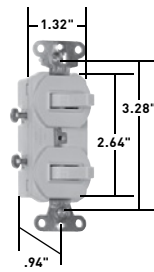

SWITCHES

Combination Switches 15 & 20A, 120/277VAC; 15A, 120/125VAC; 15A, 120VAC

**Decorator
Combination**

**Combination
Switches**

CATALOG NUMBER	RATING		COLOR	NEMA CONFIG. NO.	3rd PARTY COMPLIANCE	
	A.	VAC			UL20	UL498
DECORATOR TWO SINGLE POLE SWITCHES SIDE WIRE GROUNDING						
680IG	15	120/277	Ivory		•	
680WG	15	120/277	White		•	
680LAG	15	120/277	Light Almond		•	
DECORATOR SINGLE POLE SWITCH & SINGLE RECEPTACLE SIDE WIRE GROUNDING						
681I	15	120/125	Ivory	5-15R	•	•
681W	15	120/125	White	5-15R	•	•
681LA	15	120/125	Light Almond	5-15R	•	•

Non-Grounding

CATALOG NUMBER	RATING		COLOR	3rd PARTY COMPLIANCE	
	A.	VAC		UL20	UL498
TWO SINGLE POLE SWITCHES SIDE WIRE NON-GROUNDING					
690I	15	120/277	Ivory	•	
690W	15	120/277	White	•	
690	15	120/277	Brown	•	
670I	20	120/277	Ivory	•	
670W	20	120/277	White	•	
670	20	120/277	Brown	•	
SINGLE POLE & THREE-WAY SWITCH SIDE WIRE NON-GROUNDING					
696I	15	120/277	Ivory	•	
696W	15	120/277	White	•	
696	15	120/277	Brown	•	
696LA	15	120/277	Light Almond	•	
TWO THREE-WAY SWITCHES SIDE WIRE NON-GROUNDING					
693I	15	120/277	Ivory	•	
693W	15	120/277	White	•	
693	15	120/277	Brown	•	
693LA	15	120/277	Light Almond	•	
SINGLE POLE SWITCH & PILOT LIGHT SIDE WIRE NON-GROUNDING					
692I	15	120	Ivory	•	•
692W	15	120	White	•	•
692	15	120	Brown	•	•
692LA	15	120	Light Almond	•	•
THREE-WAY SWITCH & PILOT LIGHT SIDE WIRE NON-GROUNDING					
695I	15	120	Ivory	•	
695W	15	120	White	•	
695	15	120	Brown	•	
695LA	15	120	Light Almond	•	
DECORATOR TWO SINGLE POLE SWITCHES SIDE WIRE NON-GROUNDING					
680I	15	120/277	Ivory	•	
680W	15	120/277	White	•	
680LA	15	120/277	Light Almond	•	