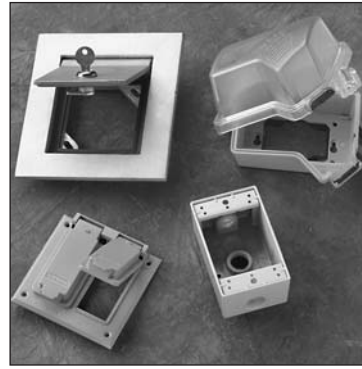

For more information on these and other P&S products refer to our Product Guide or visit our web site.

TradeMaster® Thermoplastic Nylon One & Two Gang

Pass & Seymour

Technical Specifications

3rd Party Compliance	
UL Listed, Standard UL514, Cover Plates for Flush Mounted Wiring Devices. CSA Certified.	

Performance	
Environmental Flammability	Chemical-Resistant UL94 V2

Materials	
Plate Material	.070" Nylon 6
Plate Finish	Matte
Screws	Steel, Heads Painted to Match Plate Color

Warranty

1 Year

Dimensions for
TradeMaster One Gang

Dimensions for
TradeMaster Two Gang

Complementary Devices & Accessories

WALL PLATES

- Stainless Steel
- Brass
- Aluminum
- Dustproof Stainless Steel Covers

WEATHERPROOF BOXES & COVERS

- While-In-Use Covers
- Heavy Cast Aluminum Covers
- Cast Covers
- Boxes