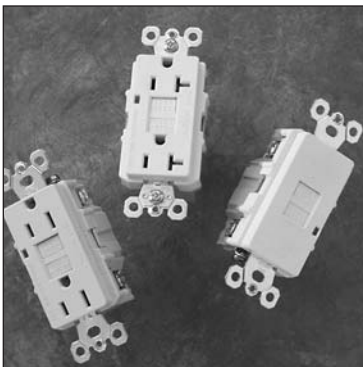

GFCIs

- Construction Grade with Auto-Ground
- Construction Grade
- Construction Grade Dead Front

Also available...

- Light Almond Devices
- Decorator Devices
- Hospital Grade Devices
- PlugTail™ Devices
- TVSS & Isolated Ground Devices
- Ground Continuity Monitoring (GCM)
- Straight Blade Plugs & Connectors
- Turnlok® Locking Devices
- IEC 309 Industrial Products
- Flexcor® Wire Mesh Grips
- Configurable Solutions

Legrand/Pass & Seymour
P.O. Box 4822
Syracuse, NY 13221-4822
800-223-4185

North America Headquarters
60 Woodlawn Street
West Hartford, CT 06110
Phone: 1.877.BY.LEGRAND (295.3472)
Fax: 1.860.232.2062
www.legrand.us

Legrand Canada
570 Applewood Crescent
Vaughan, ON, L4K 4B4
Phone: 905.738.9195
Fax: 905.738.9721
www.legrand.ca