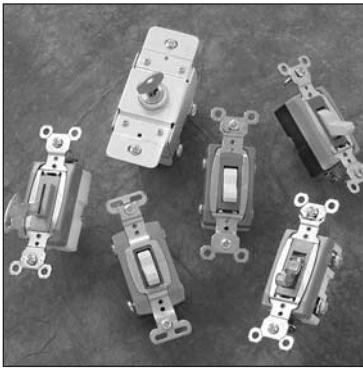

For more information on these and other P&S products refer to our Product Guide or visit our web site.

TradeMaster® Thermoplastic Nylon One & Two Gang

Pass & Seymour

Technical Specifications

3rd Party Compliance	
UL Listed, Standard UL514, Cover Plates for Flush Mounted Wiring Devices. CSA Certified.	

Performance	
Environmental Flammability	Chemical-Resistant UL94 V2

Materials	
Plate Material	.070" Nylon 6
Plate Finish	Matte
Screws	Steel, Heads Painted to Match Plate Color

Warranty

1 Year

Dimensions for
TradeMaster One Gang

Dimensions for
TradeMaster Two Gang

Complementary Devices & Accessories

WALL PLATES

- Stainless Steel
- Brass
- Aluminum
- Dustproof Stainless Steel Covers

WEATHERPROOF BOXES & COVERS

- While-In-Use Covers
- Heavy Cast Aluminum Covers
- Cast Covers
- Boxes

SWITCHES

- Heavy-Duty Toggle
- Heavy-Duty Lighted Toggle
- Heavy-Duty Security
- Heavy-Duty Locking
- Construction Grade Toggle
- Commercial Grade Toggle

STRAIGHT BLADE RECEPTACLES

- Extra Heavy-Duty
- Heavy-Duty
- Construction Grade
- Commercial Grade