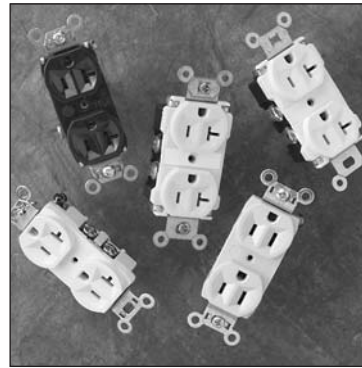

Performance	
Environmental Flammability	Chemical-Resistant UL94 V2

Materials	
Plate Material	.070" Nylon 6
Plate Finish	Matte
Screws	Steel, Heads Painted to Match Plate Color

Warranty

1 Year

Dimensions for
TradeMaster One Gang

Dimensions for
TradeMaster Two Gang

Complementary Devices & Accessories

WALL PLATES

- Stainless Steel
- Brass
- Aluminum
- Dustproof Stainless Steel Covers

WEATHERPROOF BOXES & COVERS

- While-In-Use Covers
- Heavy Cast Aluminum Covers
- Cast Covers
- Boxes

SWITCHES

- Heavy-Duty Toggle
- Heavy-Duty Lighted Toggle
- Heavy-Duty Security
- Heavy-Duty Locking
- Construction Grade Toggle
- Commercial Grade Toggle

STRAIGHT BLADE RECEPTACLES

- Extra Heavy-Duty
- Heavy-Duty
- Construction Grade
- Commercial Grade