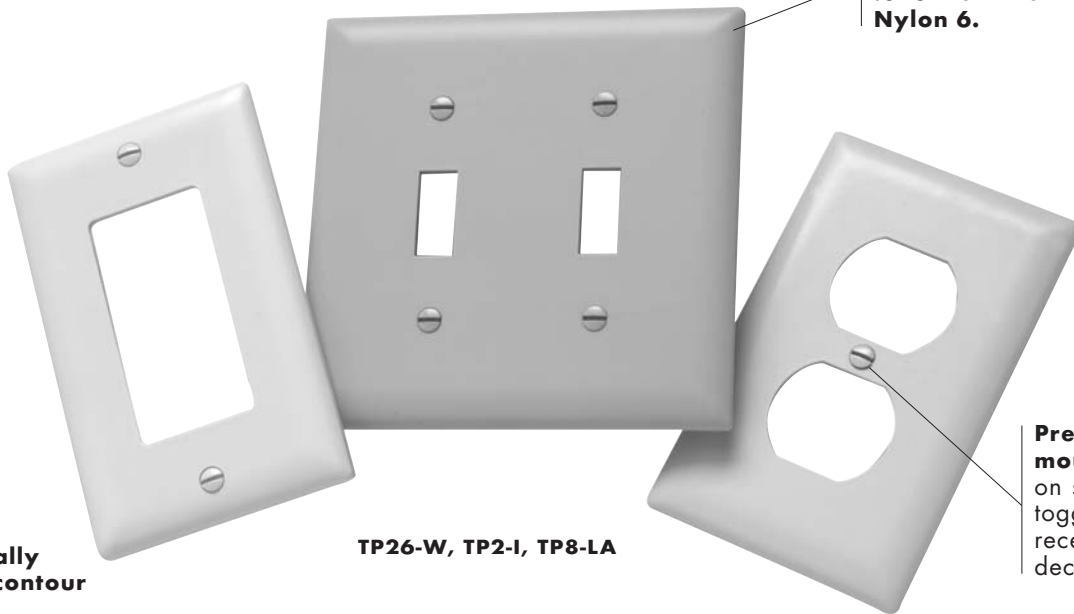

Pass & Seymour

Wall Plates TradeMaster® Thermoplastic Nylon One & Two Gang

TP1, TP2, TP8, TP82, TP26, TP262, TP13, TP23, TP7, TP720

Maximum durability in plastic wall plates.

Self-extinguishing nylon construction makes these TradeMaster® wall plates virtually unbreakable. They will not crack if excessive torque is applied to installation screws. They are 3/16" higher and wider than typical plastic wall plates — not enough to be apparent to the eye, but the extra size cuts costs by reducing dry wall rework.

Features & Benefits

An extra 3/16" width and height than standard size wall plates for more tolerance in covering ragged sheet rock openings.

Molded of rugged, virtually unbreakable self-extinguishing .070 inch thick thermoplastic Nylon 6.

Aesthetically pleasing contour design.

TP26-W, TP2-I, TP8-LA

Pre-installed mounting screws on single gang toggle, duplex receptacle and decorator openings.

Field Uses/Vertical Markets

- Health Care
- Education
- Institutional
- Retail
- Office
- Hospitality/Lodging
- Multiple Dwelling