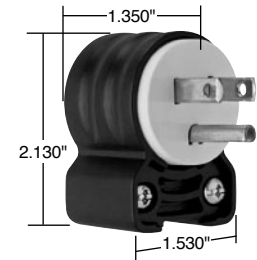

# Straight Blade Plugs & Connectors Extra-Hard Use (EHU) Angled Devices

2 Pole, 3 Wire Grounding 15 & 20A, 125 & 250V

**IP20**  
Suitability

Pass & Seymour

## Features – Extra-Hard Use (EHU)

- Angle plugs and adapters both allow for 4-position face rotation.
- Tri-drive assembly and cord-grip screws are standard on all angle adapters.
- Angle adapter (sold separately as catalog number EHU15AN) will accommodate all Pass & Seymour EHU-style Straight Blade plugs and connectors on a retrofit basis. Simply remove the straight handle body from the plug or connector face assembly, and replace with the angle adapter.

PS5266HGAN

PS5266SSAN

Catalog Number	Rating A. V.	Description	Cord Diameter	NEMA Config. No.	3rd Party Compliance		
					UL498	FSUL WC596	C22.2 No. 42
<b>EHU – Hospital Grade</b>							
PS5266HGAN	15 125	Plug, Black & Clear	.320"-.655"	5-15P	•	•	•
PS5366HGAN	20 125	Plug, Black & Clear	.320"-.655"	5-20P	•	•	•
PS5666HGAN	15 250	Plug, Black & Clear	.320"-.655"	6-15P	•	•	•
PS5466HGAN	20 250	Plug, Black & Clear	.320"-.655"	6-20P	•	•	•
<b>EHU – Specification Grade</b>							
PS5266SSAN	15 125	Plug, Black & White	.320"-.655"	5-15P	•	•	•
PS5366SSAN	20 125	Plug, Black & White	.320"-.655"	5-20P	•	•	•
PS5666SSAN	15 250	Plug, Black & White	.320"-.655"	6-15P	•	•	•
PS5466SSAN	20 250	Plug, Black & White	.320"-.655"	6-20P	•	•	•