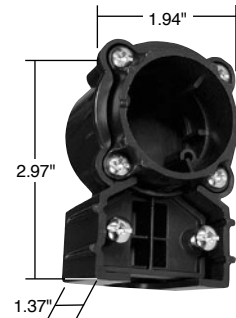

## Features – Extra-Hard Use (EHU)

- Angle plugs and adapters both allow for 4-position face rotation.
- Tri-drive assembly and cord-grip screws are standard on all angle adapters.
- Angle adapter (sold separately as catalog number EHU15AN) will accommodate all Pass & Seymour EHU-style Straight Blade plugs and connectors on a retrofit basis. Simply remove the straight handle body from the plug or connector face assembly, and replace with the angle adapter.

PS5266HGAN

PS5266SSAN

Catalog Number	Rating A. V.	Description	Cord Diameter	NEMA Config. No.	3rd Party Compliance		
					UL498	FSUL WC596	C22.2 No. 42
<b>EHU – Hospital Grade</b>							
PS5266HGAN	15 125	Plug, Black & Clear	.320"-.655"	5-15P	•	•	•
PS5366HGAN	20 125	Plug, Black & Clear	.320"-.655"	5-20P	•	•	•
PS5666HGAN	15 250	Plug, Black & Clear	.320"-.655"	6-15P	•	•	•
PS5466HGAN	20 250	Plug, Black & Clear	.320"-.655"	6-20P	•	•	•
<b>EHU – Specification Grade</b>							
PS5266SSAN	15 125	Plug, Black & White	.320"-.655"	5-15P	•	•	•
PS5366SSAN	20 125	Plug, Black & White	.320"-.655"	5-20P	•	•	•
PS5666SSAN	15 250	Plug, Black & White	.320"-.655"	6-15P	•	•	•
PS5466SSAN	20 250	Plug, Black & White	.320"-.655"	6-20P	•	•	•

NEMA 5-15P

NEMA 5-20P

NEMA 6-15P

NEMA 6-20P

Catalog Number	Description
<b>Accessories</b>	
EHU15AN	15 & 20A EHU Straight Blade, Right Angle Adapter

EHU15AN