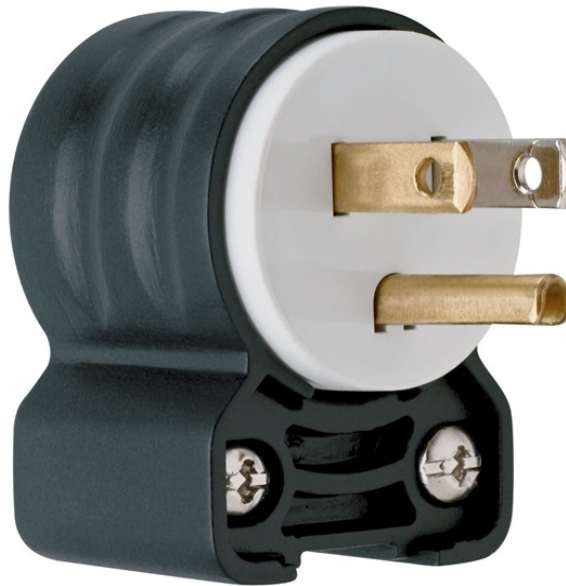

Extra-Hard Use (EHU) Angled Devices - Plug, Black & White

PS5266SSAN

Straight Blade Plug 2pole 3wire 15amp
125volt Angle

features & benefits

- Angle plugs and adapters both allow for 4-position face rotation.
- Tri-drive assembly and cord-grip screws are standard on all angle adapters.
- Angle adapter (sold separately as catalog number EHU15AN) will accommodate all Pass & Seymour EHU-style Straight Blade plugs and connectors on a retrofit basis. Simply remove the straight handle body from the plug or connector face assembly, and replace with the angle adapter.

specifications

General Info

Color: White, Black

Listing Agencies/Third Party Information

CSA Standard: Yes
cULus: No
cURus: No
Federal Spec: Yes
Fed Spec Number: WC596
UL Listing No: 498
UL Standard: Yes
UN SPS C: 39121402
UR: No

Dimensions

Depth U S: 1.350"
Height U S: 2.130"
Width U S: 1.530"

Technical Information

Volts A C: 125
Grade Type: Specification

Buy American Act Compliance

Country of Origin: MEXICO
Buy American Act Status: Trade Agreement Act Compliant