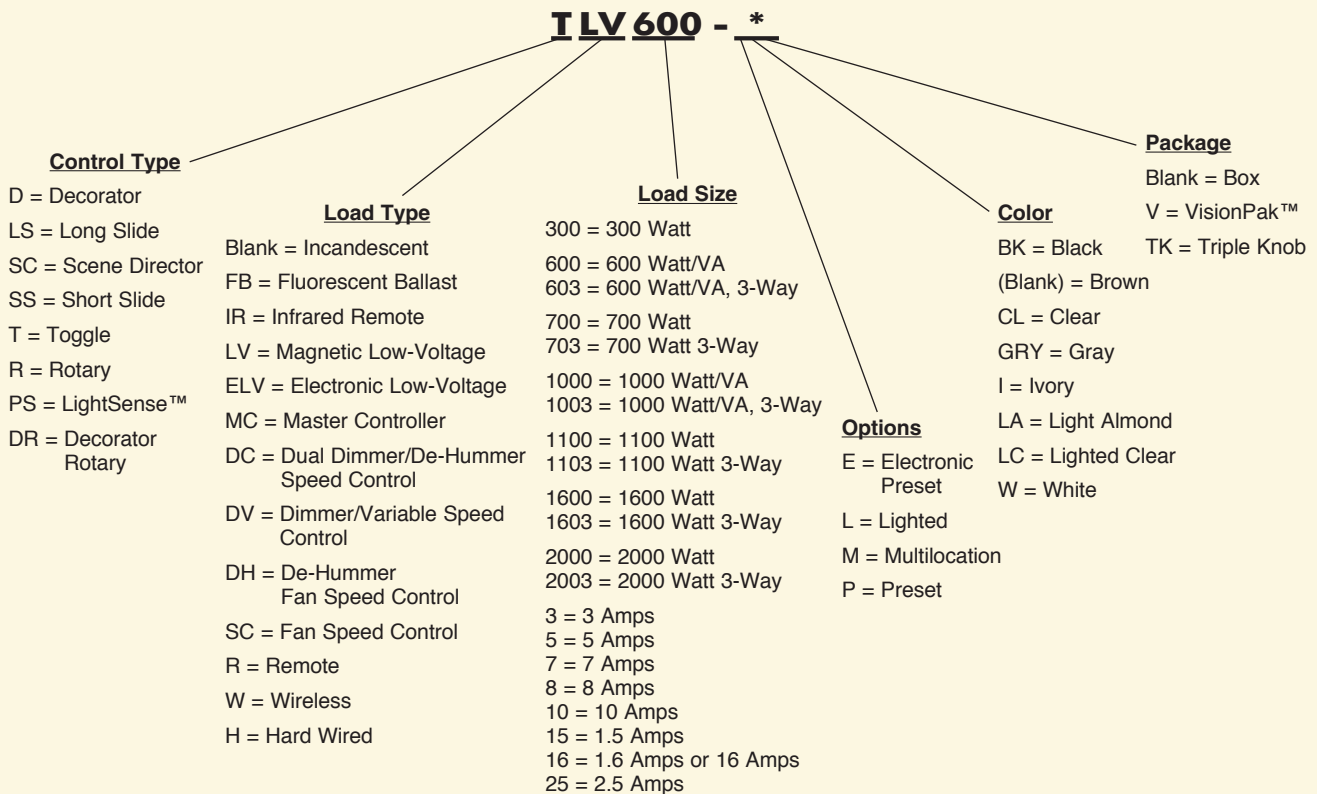

PAGE N-24

Dimmers & Fan Speed Controls Catalog Numbering System

Pass & Seymour

All Pass & Seymour Dimmers and Fan Speed Controls use an easy-to-understand catalog numbering system:

Examples:

D600MLAV = Decorator Dimmer, Incandescent, 600W, Multilocation, Light Almond, in a VisionPak