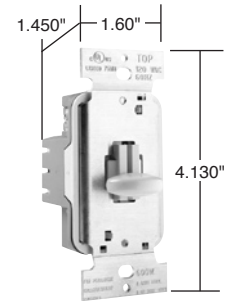

Residential Dimmers & Fan Speed Controls TradeMaster® Short Slide

Pass & Seymour

Dimmers & Fan Speed Controls

TradeMaster® Short Slide

Features	
<ul style="list-style-type: none"> Contemporary slide style for toggle opening. Tough impact-resistant thermoplastic housing. Power-failure memory. Superior heat management: no time wasting break off tabs. Exclusive, screw-pressure-plate back wire terminals eliminates wire nuts. 	