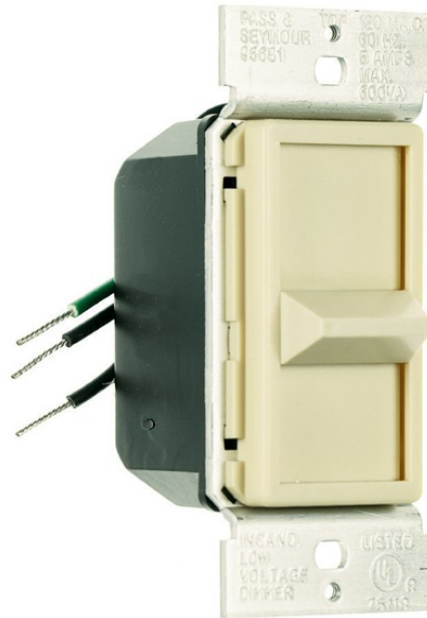

Wide Slide Series Dimmer, Ivory

956811

Slide Dimmer, Low Voltage 1pole 600va
Full Range, Ivory

features & benefits

- Maximum rating for full continuous load.
- Full-ON bypass.
- 600VA dimmers may be ganged without de-rating.
- Compatible with Decorator wall plates.
- RFI suppression built-in.

specifications

General Info

Color: Ivory
Product Series: Wide Slide
Type: Magnetic Low Voltage
Style: Decorator

Listing Agencies/Third Party Information

CSA Listing Info: Yes
CUL Listing No: No
cULus: No
cURus: No
Federal Spec: No
UL Listing No: Yes
UN SPS C: 39121502
UR: No

Dimensions

Depth U S: 1.469"
Height U S: 4.25"
Width U S: 1.688"

Technical Information

Watts: 600VA

Buy American Act Compliance

Country of Origin: MEXICO
Buy American Act Status: Trade Agreement Act Compliant