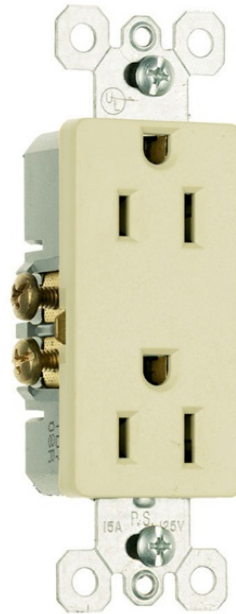

TradeMaster Decorator Duplex Receptacle, Ivory

885I

Sierraplex Receptacle, 15amp 125volt,
Screw Terminal & Speedwire, Ivory

features & benefits

- High impact-resistant thermoplastic construction.
- Extra-long strap.
- Quickloop wire looping aid.
- Long-term blade retention.
- Tri-drive screws.
- Extra-large circuit break-off tabs.
- Side-access push wire release.
- Ultrasonic welding of face to back body.
- Side wire accepts #12 - #14 AWG solid.
- Push wire accepts #14 AWG solid only.
- Self-grounding models provide automatic ground clip.

specifications

General Info

Color: Ivory
Number Of Poles: 2
Number Of Wires: 3

Listing Agencies/Third Party Information

CSA Listing Info: C22.2 No.42
CSA Standard: Yes
Federal Spec: No
UL Listing No: UL498
UL Standard: Yes

UN SPS C: 39121704

Dimensions

Depth U S: 1"
Height U S: 3.31"
Width U S: 1.29"

Technical Information

Amps: 15
Volts: 125
Volts A C: 125

Buy American Act Compliance

Country of Origin: CHINA
Buy American Act Status: No