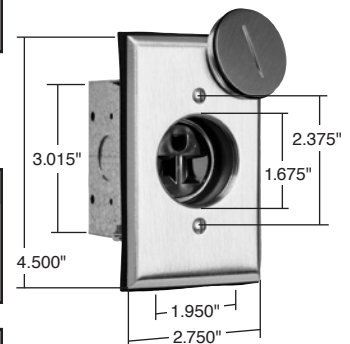

TM1542BOX

TM1542LA*

TM1542FM

TM1542CF

*See available colors at right.

1542FBA

1542DR

Catalog Number	Description	Color	NEMA Config. No.
Floor Box			
TM1542BOX	38 cu. in., with knockouts and Auto/Clamps®, 3 screws for mounting to floor.	Gray	5-15R
Thermoplastic Covers			
TM1542W TM1542BR TM1542GRY TM1542N TM1542BK TM1542LA	Includes 15A, 125V Decorator receptacle, matching detachable and replaceable hinged door; threaded device-mounting holes; drill guides for low-voltage poke-through holes; accepts any Decorator device; mounts on carpeting, hardwood, linoleum, tile floors; 4 mounting/leveling screws.	White Brown Gray Paintable Gray Black Light Almond	5-15R 5-15R 5-15R 5-15R 5-15R 5-15R
Brass Covers			
TM1542FM	Low-profile cover requires minimum 3/8" hardwood floor thickness.	Brass	5-15R
TM1542CF	High-profile cover fits any floor finish – including carpeting, linoleum, tile, etc. Both covers include an 885 15A, 125V Decorator duplex receptacle and will accept any Decorator device. Covers include captive screws to prevent loss.	Brass	5-15R

UL listed in accordance with 314.27(e).

Features	
<ul style="list-style-type: none"> Solid brass covered plate with matching flush fitting brass cap. 15A, 125V single receptacle made of durable thermoplastic. 	<ul style="list-style-type: none"> UL and FSUL listed.