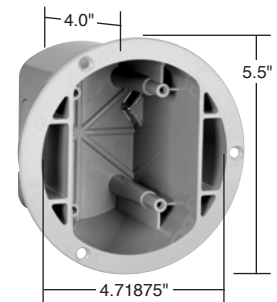

Plastic Boxes Floor Box Assemblies

2 Pole, 3 Wire Grounding 15A, 125V

Pass & Seymour

Features	
<ul style="list-style-type: none"> Hinged door is removable and easily replaceable. Durable construction, impact and scratch resistant PVC construction. Standard Decorator opening that accepts GFCI, TVSS, DataCom or other Decorator devices. Auto/Clamps® and knockouts on both sides of box. Meets UL514(c) scrub water exclusion test. Threaded device mounting holes. 	<ul style="list-style-type: none"> Simple mounting box, fits into a 4-3/4" hole and mounts with 3 screws included. Ready for low-voltage wiring, drill guides on underside of cover. UL and cUL Listed. Captive screws on TM1542 series – screws will not be lost – new. Made in USA.

UL listed in accordance with 314.27(e).

Features	
<ul style="list-style-type: none"> Solid brass covered plate with matching flush fitting brass cap. 15A, 125V single receptacle made of durable thermoplastic. 	<ul style="list-style-type: none"> UL and FSUL listed.