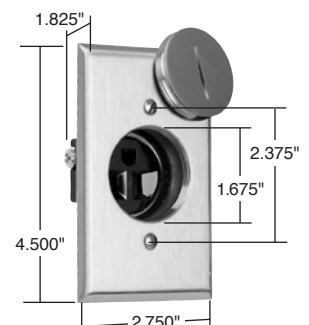

TM1542BOX

TM1542LA*

TM1542FM

TM1542CF

*See available colors at right.

1542FBA

1542DR

Catalog Number	Description	Color	NEMA Config. No.
Floor Box			
TM1542BOX	38 cu. in., with knockouts and Auto/Clamps®, 3 screws for mounting to floor.	Gray	5-15R
Thermoplastic Covers			
TM1542W TM1542BR TM1542GRY TM1542N TM1542BK TM1542LA	Includes 15A, 125V Decorator receptacle, matching detachable and replaceable hinged door; threaded device-mounting holes; drill guides for low-voltage poke-through holes; accepts any Decorator device; mounts on carpeting, hardwood, linoleum, tile floors; 4 mounting/leveling screws.	White Brown Gray Paintable Gray Black Light Almond	5-15R 5-15R 5-15R 5-15R 5-15R 5-15R
Brass Covers			
TM1542FM	Low-profile cover requires minimum 3/8" hardwood floor thickness.	Brass	5-15R
TM1542CF	High-profile cover fits any floor finish – including carpeting, linoleum, tile, etc. Both covers include an 885 15A, 125V Decorator duplex receptacle and will accept any Decorator device. Covers include captive screws to prevent loss.	Brass	5-15R

UL listed in accordance with 314.27(e).

Features	
<ul style="list-style-type: none"> Solid brass covered plate with matching flush fitting brass cap. 15A, 125V single receptacle made of durable thermoplastic. 	<ul style="list-style-type: none"> UL and FSUL listed.