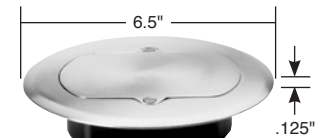

Plastic Boxes Floor Box Assemblies

2 Pole, 3 Wire Grounding 15A, 125V

Pass & Seymour

Features	
- Hinged door is removable and easily replaceable. - Durable construction, impact and scratch resistant PVC construction. - Standard Decorator opening that accepts GFCI, TVSS, DataCom or other Decorator devices. - Auto/Clamps® and knockouts on both sides of box. - Meets UL514(c) scrub water exclusion test. - Threaded device mounting holes.	- Simple mounting box, fits into a 4-3/4" hole and mounts with 3 screws included. - Ready for low-voltage wiring, drill guides on underside of cover. - UL and cUL Listed. - Captive screws on TM1542 series – screws will not be lost – new. - Made in USA.

TM1542FM

*See available colors at right.

Catalog Number	Description	Color	NEMA Config. No.
Floor Box			
TM1542BOX	38 cu. in., with knockouts and Auto/Clamps®, 3 screws for mounting to floor.	Gray	5-15R
Thermoplastic Covers			
TM1542W TM1542BR TM1542GRY TM1542N TM1542BK TM1542LA	Includes 15A, 125V Decorator receptacle, matching detachable and replaceable hinged door; threaded device-mounting holes; drill guides for low-voltage poke-through holes; accepts any Decorator device; mounts on carpeting, hardwood, linoleum, tile floors; 4 mounting/leveling screws.	White Brown Gray Paintable Gray Black Light Almond	5-15R 5-15R 5-15R 5-15R 5-15R 5-15R
Brass Covers			
TM1542FM	Low-profile cover requires minimum 3/8" hardwood floor thickness.	Brass	5-15R
TM1542CF	High-profile cover fits any floor finish – including carpeting, linoleum, tile, etc. Both covers include an 885 15A, 125V Decorator duplex receptacle and will accept any Decorator device. Covers include captive screws to prevent loss.	Brass	5-15R

UL listed in accordance with 314.27(e).