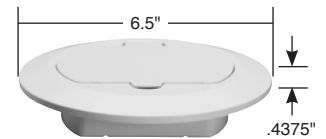

Plastic Boxes Floor Box Assemblies

2 Pole, 3 Wire Grounding 15A, 125V

Pass & Seymour

Features	
- Hinged door is removable and easily replaceable. - Durable construction, impact and scratch resistant PVC construction. - Standard Decorator opening that accepts GFCI, TVSS, DataCom or other Decorator devices. - Auto/Clamps® and knockouts on both sides of box. - Meets UL514(c) scrub water exclusion test. - Threaded device mounting holes.	- Simple mounting box, fits into a 4-3/4" hole and mounts with 3 screws included. - Ready for low-voltage wiring, drill guides on underside of cover. - UL and cUL Listed. - Captive screws on TM1542 series – screws will not be lost – new. - Made in USA.

TM1542LA*

*See available colors at right.

Catalog Number	Description	Color	NEMA Config. No.
Floor Box			
TM1542BOX	38 cu. in., with knockouts and Auto/Clamps®, 3 screws for mounting to floor.	Gray	5-15R
Thermoplastic Covers			
TM1542W TM1542BR TM1542GRY TM1542N TM1542BK TM1542LA	Includes 15A, 125V Decorator receptacle, matching detachable and replaceable hinged door; threaded device-mounting holes; drill guides for low-voltage poke-through holes; accepts any Decorator device; mounts on carpeting, hardwood, linoleum, tile floors; 4 mounting/leveling screws.	White Brown Gray Paintable Gray Black Light Almond	5-15R 5-15R 5-15R 5-15R 5-15R 5-15R
Brass Covers			
TM1542FM	Low-profile cover requires minimum 3/8" hardwood floor thickness.	Brass	5-15R
TM1542CF	High-profile cover fits any floor finish – including carpeting, linoleum, tile, etc. Both covers include an 885 15A, 125V Decorator duplex receptacle and will accept any Decorator device. Covers include captive screws to prevent loss.	Brass	5-15R

UL listed in accordance with 314.27(e).