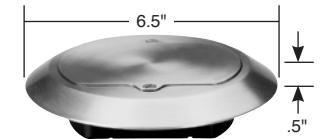

TM1542CF

*See available colors at right.