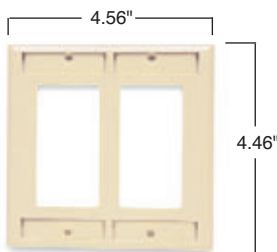

Commercial Network Wiring Surface Mount Boxes & Innovate™ Decorator Frames & Wall Plates

PS262

Features

- Snap-in label holder provides easy identification for both installer and user. Helps meet TIA/EIA-606 labeling standard.
- 6-Port supports fiber-optic cabling with a built-in fiber management ring. Controls fiber cable bending radius for TIA/EIA-568-B.3 compliance.
- Mounts directly to surface – or to a single or double gang electrical box. Supports both surface mount raceway or in-wall cabling.
- Provides firm and safe surface for completing terminations. Helps ensure perfect terminations every time.
- Snap-in jack modules make configuration fast and simple. Remove jacks easily for reconfiguration or upgrades.
- Versatile cabling through base or any of three side breakouts. Provides a wide range of cabling options. Compatible with both .75" and 1.5" raceway types.
- Bring cable into box from either back breakout or base. Supports both surface mount raceway or in-wall cabling. Works with many .75" raceway styles.

Catalog Number	Description	Color	Dimensions (W x H x D)
Surface Mount Boxes			
PSSB2-LA	2-port box, mounts with supplied screws or two-sided tape	Lt. Almond	2.42" x 2.18" x 1.25"
PSSB4-LA	4-port box, mounts with supplied screws or two-sided tape	Lt. Almond	4.81" x 3.63" x 1.20"
PSSB6-LA	6-port box, mounts with supplied screws	Lt. Almond	7" x 4.38" x 1.20"

Features