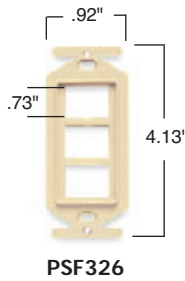

Commercial Network Wiring Surface Mount Boxes & Innovate™ Decorator Frames & Wall Plates