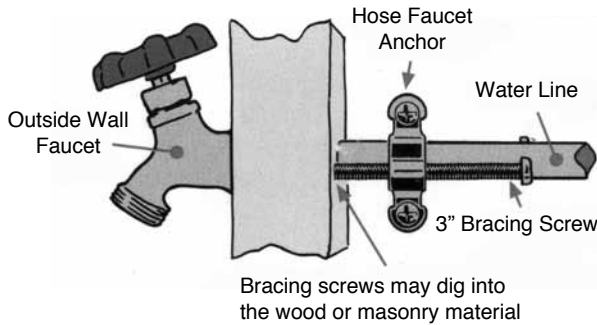

Hose Bibb Anchor

A quick, easy, long lasting solution to stop loose exterior hose bibbs.

- Works with any wall material (brick, concrete, vinyl, or stucco)
- Repair or new home applications
- 5 minute installation that lasts
- Fits 1/2" - 3/4" - 1" water supply lines
- U.S. Patent 5,996,295

**PART
NUMBER
5023**

Quick Hose Bibb Lock

Prevents unwanted use of most hose bibbs and commercial faucets with hose threads

- Simple, secure, economical
- High quality diecast
- Key alike padlock
- Fits hose bibb vacuum breakers
- U.S. Patent 5,182,928

Hose bibb shown with vacuum breaker*

**PART
NUMBER
21540**

Hose Bibb Vacuum Breaker

- Vandal - proof breakoff screw
- ASSE 1011 compliant.
- UPC compliant
- Brass

PART NUMBER	Description
2139	Brass
862139	Lead Free