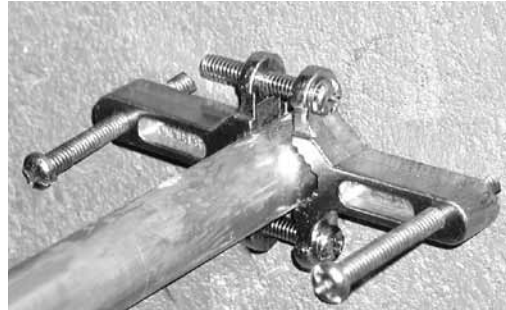

Hose Bibb Anchor

A quick, easy, long lasting solution to stop loose exterior hose bibbs.

- Works with any wall material (brick, concrete, vinyl, or stucco)
- Repair or new home applications
- 5 minute installation that lasts
- Fits 1/2" - 3/4" - 1" water supply lines
- U.S. Patent 5,996,295

**PART
NUMBER
5023**

Quick Hose Bibb Lock

Prevents unwanted use of most hose bibbs and commercial faucets with hose threads

- Simple, secure, economical
- High quality diecast
- Key alike padlock
- Fits hose bibb vacuum breakers
- U.S. Patent 5,182,928

Hose bibb shown with vacuum breaker*

**PART
NUMBER
21540**

Hose Bibb Vacuum Breaker

- Vandal - proof breakoff screw
- ASSE 1011 compliant.
- UPC compliant
- Brass

PART NUMBER	Description
2139	Brass
862139	Lead Free