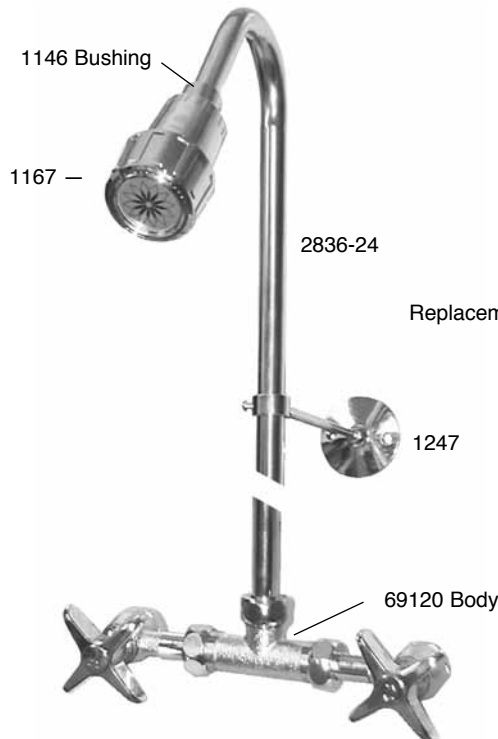

Sink or Laundry Tray Faucet 7-1/2" to 9-1/2" Adjustment

This popular utility faucet can now be wall mounted or deck mounted.

PASCO re-introduces this popular utility faucet which was discontinued by Price Pfister.

- Replaces Price Pfister Beverly laundry tray faucet
- 7-1/2" to 9-1/2" wall adjustment
- Chrome plated brass
- 5-1/2" male hose thread spout
- Inlet bodies screw directly onto 1/2" IPS inlet nipples
- Easily adapts to a wide variety of installations

Replacement Stem 21-392
Handle 21-210C 21-220H

Remove hot side inlet and rotate 90° to change faucet to a deck mount.

Part #: 2139

***Not For Potable Water**

PART NUMBER
69120

Deck - Patio - Pool - Campground Exposed Shower

- Economical, yet ruggedly constructed for outdoor installations.
- Wall mount
- Chrome Plated Brass
- 7" to 9-1/2" wall adjustment
- Adjustable low flow showerhead
- 6" Adjustable Wall Bracket
- Cross Handles
- 24" Riser
- 1/2" IPS Female Inlets