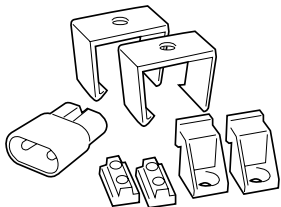

Type _____
Project _____
Catalog No. _____
Lamp/Wattage _____

Accent, Under Cabinet, Linear, Cove Lighting

Accessories

NRA-125 Straight Connector

NRA-125/6 6" Flex Connector

NRA-125/12 12" Flex Connector

NRA-125/18 18" Flex Connector

NRA-125/72 72" Flex Connector

NRA-143 Right Angle Connector

NRA-6035W/6 6' Flex Power Cord

NRA-6035W/10 10' Flex Power Cord

NUSP-JBox Junction Box for Hard Wiring

NRA-127 Mounting Hardware Package