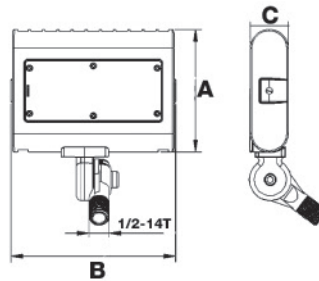

FlatPanel

Bracket Mount - Fixture Includes Mount

• Voltage: 120/208/240/277V

Cat. No.	Watts	Housing Color	Color Temp	Delivered Lumens	Replaces Metal Halide	Dimensions (Inches)						Weight (lbs)	Case Qty
						A	B	C	D	E	F		
71531	15	Bronze	5000K	1,663	70W	4-5/8	3-1/4	4-1/4	1-1/2	3-1/2	4-1/2	2.3	18
71801	15	White	5000K	1,663	70W	4-5/8	3-1/4	4-1/4	1-1/2	3-1/2	4-1/2	2.3	18
71802	15	Bronze	3000K	1,566	70W	4-5/8	3-1/4	4-1/4	1-1/2	3-1/2	4-1/2	2.3	18
71803	15	White	3000K	1,566	70W	4-5/8	3-1/4	4-1/4	1-1/2	3-1/2	4-1/2	2.3	18
71532	30	Bronze	5000K	3,718	100W	6-1/2	5-1/8	6-7/8	1-1/2	3-1/2	7-1/8	4.3	10
71804	30	White	5000K	3,718	100W	6-1/2	5-1/8	6-7/8	1-1/2	3-1/2	7-1/8	4.3	10
71805	30	Bronze	3000K	3,453	100W	6-1/2	5-1/8	6-7/8	1-1/2	3-1/2	7-1/8	4.3	10
71806	30	White	3000K	3,453	100W	6-1/2	5-1/8	6-7/8	1-1/2	3-1/2	7-1/8	4.3	10
71533	50	Bronze	5000K	6,179	150W	7-1/2	6	8-1/2	1-3/4	3-3/4	8-3/4	6.4	6
71807	50	White	5000K	6,179	150W	7-1/2	6	8-1/2	1-3/4	3-3/4	8-3/4	6.4	6
71808	50	Bronze	3000K	5,882	150W	7-1/2	6	8-1/2	1-3/4	3-3/4	8-3/4	6.4	6
71809	50	White	3000K	5,882	150W	7-1/2	6	8-1/2	1-3/4	3-3/4	8-3/4	6.4	6

FlatPanel

1/2" Knuckle Mount - Fixture Includes Mount

• Voltage: 120/208/240/277V

Cat. No.	Watts	Housing Color	Color Temp	Delivered Lumens	Replaces Metal Halide	Dimensions (Inches)			Weight (lbs)	Case Qty
						A	B	C		
71551	15	Bronze	5000K	1,663	70W	3-1/4	4-3/8	1-1/2	2.3	18
71821	15	White	5000K	1,663	70W	3-1/4	4-3/8	1-1/2	2.3	18
71552	15	Bronze	3000K	1,566	70W	3-1/4	4-3/8	1-1/2	2.3	18
71553	15	White	3000K	1,566	70W	3-1/4	4-3/8	1-1/2	2.3	18
71554	30	Bronze	5000K	3,718	100W	5-1/8	6-7/8	1-1/2	4.3	10
71822	30	White	5000K	3,718	100W	5-1/8	6-7/8	1-1/2	4.3	10
71555	30	Bronze	3000K	3,453	100W	5-1/8	6-7/8	1-1/2	4.3	10
71556	30	White	3000K	3,453	100W	5-1/8	6-7/8	1-1/2	4.3	10
71557	50	Bronze	5000K	6,179	150W	6	8-1/2	1-3/4	6.4	6
71823	50	White	5000K	6,179	150W	6	8-1/2	1-3/4	6.4	6
71824	50	Bronze	3000K	5,882	150W	6	8-1/2	1-3/4	6.4	6
71825	50	White	3000K	5,882	150W	6	8-1/2	1-3/4	6.4	6