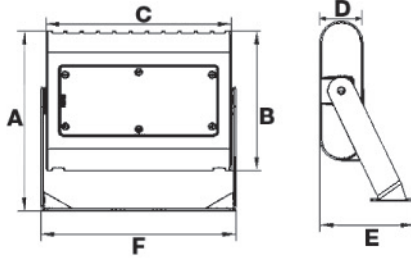

FlatPanel

Bracket Mount - Fixture Includes Mount

• Voltage: 120/208/240/277V

Cat. No.	Watts	Housing Color	Color Temp	Delivered Lumens	Replaces Metal Halide	Dimensions (Inches)						Weight (lbs)	Case Qty
						A	B	C	D	E	F		
71531	15	Bronze	5000K	1,663	70W	4-5/8	3-1/4	4-1/4	1-1/2	3-1/2	4-1/2	2.3	18
71801	15	White	5000K	1,663	70W	4-5/8	3-1/4	4-1/4	1-1/2	3-1/2	4-1/2	2.3	18
71802	15	Bronze	3000K	1,566	70W	4-5/8	3-1/4	4-1/4	1-1/2	3-1/2	4-1/2	2.3	18
71803	15	White	3000K	1,566	70W	4-5/8	3-1/4	4-1/4	1-1/2	3-1/2	4-1/2	2.3	18
71532	30	Bronze	5000K	3,718	100W	6-1/2	5-1/8	6-7/8	1-1/2	3-1/2	7-1/8	4.3	10
71804	30	White	5000K	3,718	100W	6-1/2	5-1/8	6-7/8	1-1/2	3-1/2	7-1/8	4.3	10
71805	30	Bronze	3000K	3,453	100W	6-1/2	5-1/8	6-7/8	1-1/2	3-1/2	7-1/8	4.3	10
71806	30	White	3000K	3,453	100W	6-1/2	5-1/8	6-7/8	1-1/2	3-1/2	7-1/8	4.3	10
71533	50	Bronze	5000K	6,179	150W	7-1/2	6	8-1/2	1-3/4	3-3/4	8-3/4	6.4	6
71807	50	White	5000K	6,179	150W	7-1/2	6	8-1/2	1-3/4	3-3/4	8-3/4	6.4	6
71808	50	Bronze	3000K	5,882	150W	7-1/2	6	8-1/2	1-3/4	3-3/4	8-3/4	6.4	6
71809	50	White	3000K	5,882	150W	7-1/2	6	8-1/2	1-3/4	3-3/4	8-3/4	6.4	6

FlatPanel

1/2" Knuckle Mount - Fixture Includes Mount

• Voltage: 120/208/240/277V

Cat. No.	Watts	Housing Color	Color Temp	Delivered Lumens	Replaces Metal Halide	Dimensions (Inches)			Weight (lbs)	Case Qty
						A	B	C		
71551	15	Bronze	5000K	1,663	70W	3-1/4	4-3/8	1-1/2	2.3	18
71821	15	White	5000K	1,663	70W	3-1/4	4-3/8	1-1/2	2.3	18
71552	15	Bronze	3000K	1,566	70W	3-1/4	4-3/8	1-1/2	2.3	18
71553	15	White	3000K	1,566	70W	3-1/4	4-3/8	1-1/2	2.3	18
71554	30	Bronze	5000K	3,718	100W	5-1/8	6-7/8	1-1/2	4.3	10
71822	30	White	5000K	3,718	100W	5-1/8	6-7/8	1-1/2	4.3	10
71555	30	Bronze	3000K	3,453	100W	5-1/8	6-7/8	1-1/2	4.3	10
71556	30	White	3000K	3,453	100W	5-1/8	6-7/8	1-1/2	4.3	10
71557	50	Bronze	5000K	6,179	150W	6	8-1/2	1-3/4	6.4	6
71823	50	White	5000K	6,179	150W	6	8-1/2	1-3/4	6.4	6
71824	50	Bronze	3000K	5,882	150W	6	8-1/2	1-3/4	6.4	6
71825	50	White	3000K	5,882	150W	6	8-1/2	1-3/4	6.4	6