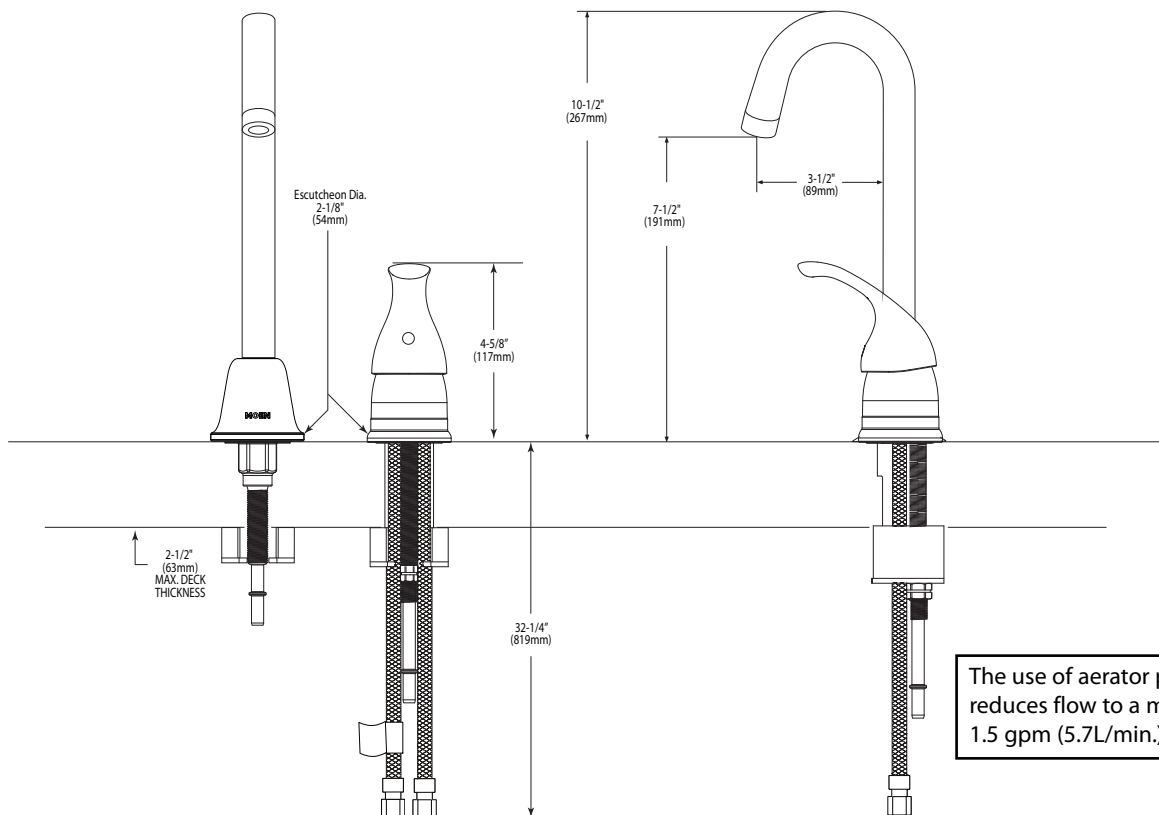

## Chateau® Single Handle Lever Bar Faucet

Models: 4904 series

**NOTE:** DESIGNED TO INSTALL  
THRU 2 HOLES 1-1/4" (32mm) MIN. DIA.  
AND 4" (102mm) ON CENTER

## CRITICAL DIMENSIONS

(DO NOT SCALE)