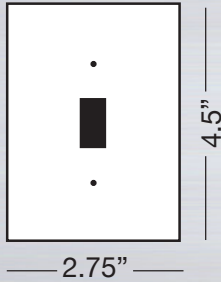

STAINLESS STEEL, BRASS, BRONZE, ALUMINUM & CHROME

Standard Size

Chrome Plate Mirror Polish (CA)	Aluminum-Clear Anodized (4AA)	Stainless Steel Type 304 Satin .030" (302SS)	Stainless Steel Type 304 Mirror .030" (302SP)	Stainless Steel Type 304 Satin .060" (302-6SS)	Stainless Steel Type 430 Satin .030" (SS)	Statuary Bronze-Dark .040" (4DBR)	Bank Bronze-Medium .040" (4ABR)	Satin Brass .040" (4BB)	Satin Brass .060" (6BB)	Satin Bronze .040" (4SBR)	Polished Brass-Mirror .040" (4PB)
---------------------------------	-------------------------------	--	---	--	---	-----------------------------------	---------------------------------	-------------------------	-------------------------	---------------------------	-----------------------------------

7 Block Duplex/GFI Recept.	83407	95407	93407	68407		97407	69407	65407	94407		66407	64407
8 Block Duplex/GFI Recept.	83408	95408	93408	68408		97408	69408	65408	94408		66408	64408
9 Block Duplex/GFI Recept.	83409	95409	93409	68409		97409	69409	65409	94409		66409	64409
10 Block Duplex/GFI Recept.	83410	95410	93410	68410		97410	69410	65410	94410		66410	64410
One 5/8" ID Phone (Box Mntg. 3.281") (01)	83201	95201	93201	68201	70201	97201	69201	65201	94201	96201	66201	64201
Two 5/8" ID Phone (Box Mntg. 3.281") (02)	83202	95202	93202	68202	70202	97202	69202	65202	94202	96202	66202	64202
One 5/8" ID Phone with Metal Bushing (Box Mntg. 3.281") (61)	83591	95591	93591	68591	70591	97591	69591	65591	94591	96591	66591	64591
One Phone .5" with .375 ID Grommet & Mounting Strap (Device Mntg. 2.375")	83181	95181	93181	68181	70181	97181	69181	65181	94181	96181	66181	64181
One Phone 1.405" w/ 1" ID Plastic Bushing (Box Mntg. 3.281") (71)	83581	95581	93581	68581	70581	97581	69581	65581	94581	96581	66581	64581
One 20A TL Recept. w/ 1.620" ID hole (3R)	83111	95111	93111	68111	70111	97111	69111	65111	94111	96111	66111	64111
Two 20A TL Recepts. w/ 1.620" ID hole (23R)	83113	95113	93113	68113	70113	97113	69113	65113	94113	96113	66113	64113