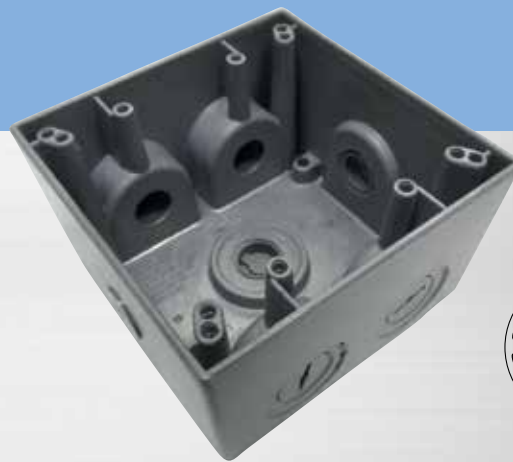

2-Gang Deep Boxes

Suitable for wet locations

- All 2-gang deep boxes come with detachable lugs, 2 close-up plugs, and self-tapping ground screw.
- 4.5" x 4.5" x 2.625" deep.
- Heavy duty die-cast aluminum, .094" thick, with powder finish.
- UL Listed for the United States and Canada.
- NEMA 3R Rated.
- All of the boxes on page are made in the U.S.A.

Catalog No.	No. Outlets	Location	Hub Size	Color	Cubic Capacity	Carton Quantity	Weight per 100 units
30593	5	2 in each end, 1 in back	1/2"	Gray	37.3"	10	130 lbs.
30595	5	2 in each end, 1 in back	3/4"	Gray	37.3"	10	130 lbs.
30596	5	2 in each end, 1 in back	1"	Gray	37.3"	10	130 lbs.
30597	7	2 in each end, 1 in each side, 1 in back	1/2"	Gray	37.3"	10	130 lbs.
30598	7	2 in each end, 1 in each side, 1 in back	3/4"	Gray	37.3"	10	130 lbs.
30599	7	2 in each end, 1 in each side, 1 in back	1"	Gray	37.3"	10	130 lbs.

3-Gang Deep Boxes

Suitable for wet locations

- All 3-gang boxes come with detachable lugs, 2 close-up plugs, and self-tapping ground screw.
- 4.5" x 6.375" x 2.625" deep.
- Heavy duty die-cast aluminum, .094" thick, with powder finish.
- For use in all indoor and outdoor damp and wet locations, with all standard FS, outlet, or splice box covers.
- UL Listed for the United States and Canada.
- NEMA 3R Rated.
- Meets all applicable Federal specifications.
- All of the boxes on this page are made in the U.S.A.

Catalog No.	No. Outlets	Location	Hub Size	Color	Cubic Capacity	Carton Quantity	Weight per 100 units
30601	7	3 in each end, 1 in back	3/4"	Gray	59.8"	10	150 lbs.
30603	7	3 in each end, 1 in back	1"	Gray	59.8"	10	150 lbs.