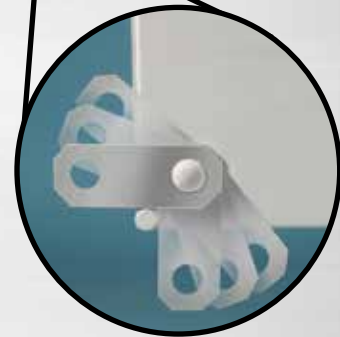

Mulberry Single Gang Box

The most versatile weatherproof box in the industry

Superior Quality • U.S. Made • ARRA Compliant

Rotating Lugs

Permanently Attached Lugs rotate for maximum mounting versatility—available when needed or out of the way when not.

Superior Powder Finish

State-of-the-art powder coat paint finish assures maximum weatherability.

Available in Gray, White, Bronze or Black.

Cat. No. 30203

Easy Access Ground Screw

Tapped ground screw hole conveniently located along the surface of our mounting strap provides easier ground screw installation.

Heavy-Duty Mounting Straps

Reinforced and securely fastened mounting straps provide the most durable design in the industry.

Patented mounting design allows strap to exceed all applicable UL pull-tests. (U.S. Patent No. 7,232,951)

Permanently Attached Lugs

No more detachable lugs!

Never drop, lose or install a lug again.

Speeds installation!

1-Gang Boxes

Suitable for wet locations

- All 1-gang boxes available with or without attached swivel lugs.
- 2.75" x 4.5" x 2.0" deep.
- Heavy duty die-cast aluminum, .094" thick, with powder finish.
- For use in all indoor and outdoor damp or wet locations, with all standard FS, outlet, lampholder or splice box covers.
- Ground screw and 2 close-up plugs supplied with each box.
- Pre-tapped ground screw hole.
- UL Listed.
- NEMA 3R Rated.
- Comply with Federal Specification AA-50563.
- All of the boxes on pages B4 and B5 are made in the U.S.A.