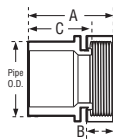

OFFSET CLOSET FLANGE • ADJUSTABLE W/METAL RING • EPOXY COATED ABS DWV

A820

CONNECTION H	CHARLOTTE STYLE 820			NIBCO STYLE 5848-A						
	Part Number	Ctn Qty	Approx Net Wt.	Dimensions						
Size	A	B	C	D	E	F				
4" x 3"	02920	25	.89	5/16	2-3/4	1-1/2	7			

SWIVEL TRAY PLUG ADAPTER • W/WASHER

ABS DWV

(W/Rubber Washer)

A900

CONNECTION SP x NPSM Threaded	CHARLOTTE STYLE 900			NIBCO STYLE 5803-2-SW					
	Part Number	Ctn Qty	Approx Net Wt.	Dimensions					
Size	A	B	C	D	E	F			
1-1/2"	03418	50	.071	21/32	11/16	19/32			

SWIVEL TRAY PLUG ADAPTER EXTENDED SPIGOT • W/WASHER

ABS DWV

(W/Rubber Washer)

A900X

CONNECTION SP x NPSM Threaded	CHARLOTTE STYLE N/A			NIBCO STYLE N/A					
	Part Number	Ctn Qty	Approx Net Wt.	Dimensions					
Size	A	B	C	D	E	F			
1-1/2"	03013	50	.10	2-13/32	3/4	1			
1-1/4" x 1-1/2"	03420	50	.09	2-13/32	11/16	1-15/16			

SWIVEL TRAY PLUG ADAPTER • W/WASHER

ABS DWV

(W/Rubber Washer)

A910

CONNECTION H x NPSM Threaded	CHARLOTTE STYLE 910			NIBCO STYLE 5803-SW						
	Part Number	Ctn Qty	Approx Net Wt.	Dimensions						
Size	A	B	C	D	E	F				
1-1/2"	03421	50	.09	1-23/32	11/16	19/32				
REDUCING										
1-1/4" x 1-1/2"	03417	50	.08	1-23/32	11/16	19/32				