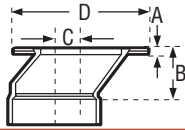

OFFSET CLOSET FLANGE • ADJUSTABLE W/METAL RING • EPOXY COATED ABS DWV

A820

CONNECTION H	CHARLOTTE STYLE 820			NIBCO STYLE 5848-A						
	Part Number	Ctn Qty	Approx Net Wt.	Dimensions						
Size	A	B	C	D	E	F				
4" x 3"	02920	25	.89	5/16	2-3/4	1-1/2	7			

SWIVEL TRAY PLUG ADAPTER • W/WASHER

ABS DWV

(W/Rubber Washer)

A900

CONNECTION SP x NPSM Threaded	CHARLOTTE STYLE 900			NIBCO STYLE 5803-2-SW					
	Part Number	Ctn Qty	Approx Net Wt.	Dimensions					
Size	A	B	C	D	E	F			
1-1/2"	03418	50	.071	21/32	11/16	19/32			

SWIVEL TRAY PLUG ADAPTER EXTENDED SPIGOT • W/WASHER

ABS DWV

(W/Rubber Washer)

A900X

CONNECTION SP x NPSM Threaded	CHARLOTTE STYLE N/A			NIBCO STYLE N/A					
	Part Number	Ctn Qty	Approx Net Wt.	Dimensions					
Size	A	B	C	D	E	F			
1-1/2"	03013	50	.10	2-13/32	3/4	1			
1-1/4" x 1-1/2"	03420	50	.09	2-13/32	11/16	1-15/16			

SWIVEL TRAY PLUG ADAPTER • W/WASHER

ABS DWV

(W/Rubber Washer)

A910

CONNECTION H x NPSM Threaded	CHARLOTTE STYLE 910			NIBCO STYLE 5803-SW						
	Part Number	Ctn Qty	Approx Net Wt.	Dimensions						
Size	A	B	C	D	E	F				
1-1/2"	03421	50	.09	1-23/32	11/16	19/32				
REDUCING										
1-1/4" x 1-1/2"	03417	50	.08	1-23/32	11/16	19/32				