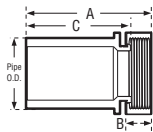

SWIVEL TRAY PLUG ADAPTER • W/WASHER

ABS DWV

(W/Rubber Washer)

A900

CONNECTION SP x NPSM Threaded	CHARLOTTE STYLE 900			NIBCO STYLE 5803-2-SW					
	Part Number	Ctn Qty	Approx Net Wt.	Dimensions					
Size	A	B	C	D	E	F			
1-1/2"	03418	50	.071	21/32	11/16	19/32			

SWIVEL TRAY PLUG ADAPTER EXTENDED SPIGOT • W/WASHER

ABS DWV

(W/Rubber Washer)

A900X

CONNECTION SP x NPSM Threaded	CHARLOTTE STYLE N/A			NIBCO STYLE N/A					
	Part Number	Ctn Qty	Approx Net Wt.	Dimensions					
Size	A	B	C	D	E	F			
1-1/2"	03013	50	.10	2-13/32	3/4	1			
1-1/4" x 1-1/2"	03420	50	.09	2-13/32	11/16	1-15/16			

SWIVEL TRAY PLUG ADAPTER • W/WASHER

ABS DWV

(W/Rubber Washer)

A910

CONNECTION H x NPSM Threaded	CHARLOTTE STYLE 910			NIBCO STYLE 5803-SW						
	Part Number	Ctn Qty	Approx Net Wt.	Dimensions						
Size	A	B	C	D	E	F				
1-1/2"	03421	50	.09	1-23/32	11/16	19/32				
REDUCING										
1-1/4" x 1-1/2"	03417	50	.08	1-23/32	11/16	19/32				