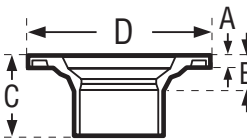

CLOSET FLANGE-SPIGOT • ADJUSTABLE • W/METAL RING-EPOXY COATED ABS DWV

A812

CONNECTION SP	CHARLOTTE STYLE 812			NIBCO STYLE 5851-2-A			Dimensions			
	Part Number	Ctn Qty	Approx Net Wt.	A	B	C	D	E	F	
4"	02229	25	.85	5/16	—	2-1/4	7			
4" x 3"	02228	25	.67	5/16	1-1/4	2-3/4	7			

CLOSET FLANGE • SPIGOT • ADJUSTABLE • W/PLASTIC RING ABS DWV

A812P

CONNECTION SP	CHARLOTTE STYLE 812-P			NIBCO STYLE N/A			Dimensions			
	Part Number	Ctn Qty	Approx Net Wt.	A	B	C	D	E	F	
4" x 3"	02252	25	.46	1/2	1-1/4	2-3/4	7			
4"	02264	25	.56	1/2	—	2-1/4	7			

FLUSH CLOSET FLANGE ABS DWV

(Fits Over 3" or inside 4" Sch 40 DWV Pipe) **A815**

CONNECTION SP x H	CHARLOTTE STYLE 815			NIBCO STYLE 5853			Dimensions			
	Part Number	Ctn Qty	Approx Net Wt.	A	B	C	D	E	F	
4" OR 4" x 3"	02255	25	.48	7/16	1-1/4	2-3/4	7			