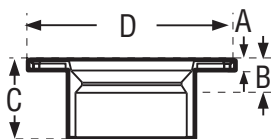

CLOSET FLANGE • SPIGOT • ADJUSTABLE • W/PLASTIC RING ABS DWV

A812P

CONNECTION SP	CHARLOTTE STYLE 812-P			NIBCO STYLE N/A			Dimensions			
	Part Number	Ctn Qty	Approx Net Wt.	A	B	C	D	E	F	
4" x 3"	02252	25	.46	1/2	1-1/4	2-3/4	7			
4"	02264	25	.56	1/2	—	2-1/4	7			

FLUSH CLOSET FLANGE ABS DWV

(Fits Over 3" or inside 4" Sch 40 DWV Pipe) **A815**

CONNECTION SP x H	CHARLOTTE STYLE 815			NIBCO STYLE 5853			Dimensions			
	Part Number	Ctn Qty	Approx Net Wt.	A	B	C	D	E	F	
4" OR 4" x 3"	02255	25	.48	7/16	1-1/4	2-3/4	7			