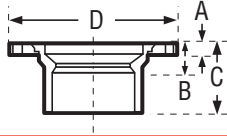

CLOSET FLANGE • ADJUSTABLE • W/METAL RING-EPOXY COATED ABS DWV

A811

CONNECTION H	CHARLOTTE STYLE 811			NIBCO STYLE 5851-A			Dimensions			
	Part Number	Ctn Qty	Approx Net Wt.	A	B	C	D	E	F	
4"	02226	25	.60	5/16	—	2	7			
4" x 3"	02227	25	.71	5/16	1-1/4	2-3/4	7			

CLOSET FLANGE-SPIGOT • ADJUSTABLE • W/METAL RING-EPOXY COATED ABS DWV

A812

CONNECTION SP	CHARLOTTE STYLE 812			NIBCO STYLE 5851-2-A			Dimensions			
	Part Number	Ctn Qty	Approx Net Wt.	A	B	C	D	E	F	
4"	02229	25	.85	5/16	—	2-1/4	7			
4" x 3"	02228	25	.67	5/16	1-1/4	2-3/4	7			

CLOSET FLANGE • SPIGOT • ADJUSTABLE • W/PLASTIC RING ABS DWV

A812P

CONNECTION SP	CHARLOTTE STYLE 812-P			NIBCO STYLE N/A			Dimensions			
	Part Number	Ctn Qty	Approx Net Wt.	A	B	C	D	E	F	
4" x 3"	02252	25	.46	1/2	1-1/4	2-3/4	7			
4"	02264	25	.56	1/2	—	2-1/4	7			

FLUSH CLOSET FLANGE ABS DWV

(Fits Over 3" or inside 4" Sch 40 DWV Pipe) **A815**

CONNECTION SP x H	CHARLOTTE STYLE 815			NIBCO STYLE 5853			Dimensions			
	Part Number	Ctn Qty	Approx Net Wt.	A	B	C	D	E	F	
4" OR 4" x 3"	02255	25	.48	7/16	1-1/4	2-3/4	7			