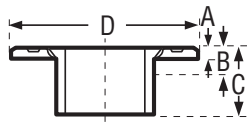

CLOSET FLANGE • ADJUSTABLE • W/METAL RING-EPOXY COATED ABS DWV

A811

CONNECTION H	CHARLOTTE STYLE 811			NIBCO STYLE 5851-A			Dimensions			
	Part Number	Ctn Qty	Approx Net Wt.	A	B	C	D	E	F	
4"	02226	25	.60	5/16	—	2	7			
4" x 3"	02227	25	.71	5/16	1-1/4	2-3/4	7			

CLOSET FLANGE-SPIGOT • ADJUSTABLE • W/METAL RING-EPOXY COATED ABS DWV

A812

CONNECTION SP	CHARLOTTE STYLE 812			NIBCO STYLE 5851-2-A			Dimensions			
	Part Number	Ctn Qty	Approx Net Wt.	A	B	C	D	E	F	
4"	02229	25	.85	5/16	—	2-1/4	7			
4" x 3"	02228	25	.67	5/16	1-1/4	2-3/4	7			

CLOSET FLANGE • SPIGOT • ADJUSTABLE • W/PLASTIC RING ABS DWV

A812P

CONNECTION SP	CHARLOTTE STYLE 812-P			NIBCO STYLE N/A			Dimensions			
	Part Number	Ctn Qty	Approx Net Wt.	A	B	C	D	E	F	
4" x 3"	02252	25	.46	1/2	1-1/4	2-3/4	7			
4"	02264	25	.56	1/2	—	2-1/4	7			

FLUSH CLOSET FLANGE ABS DWV

(Fits Over 3" or inside 4" Sch 40 DWV Pipe) **A815**

CONNECTION SP x H	CHARLOTTE STYLE 815			NIBCO STYLE 5853			Dimensions			
	Part Number	Ctn Qty	Approx Net Wt.	A	B	C	D	E	F	
4" OR 4" x 3"	02255	25	.48	7/16	1-1/4	2-3/4	7			