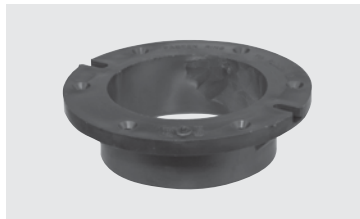

CLOSET FLANGE • FEMALE

ABS DWV

(W/O Slots)

A807

CONNECTION	CHARLOTTE STYLE	NIBCO STYLE	Dimensions								
FPT	N/A	5851-3	Part Number	Ctn Qty	Approx Net Wt.	A	B	C	D	E	F
Size											
4" x 3"			02270	25	.47	7/16	1-1/4	—	7		

CLOSET FLANGE • MALE

ABS DWV

A808

CONNECTION	CHARLOTTE STYLE	NIBCO STYLE	Dimensions								
MPT	N/A	5851-4	Part Number	Ctn Qty	Approx Net Wt.	A	B	C	D	E	F
Size											
4" x 3"			02260	25	.43	7/16	1-1/4	—	7		

CLOSET FLANGE • ADJUSTABLE W/PLASTIC RING

ABS DWV

(W/Slots & Plastic Ring)

A810

CONNECTION	CHARLOTTE STYLE	NIBCO STYLE	Dimensions								
H	811-P	N/A	Part Number	Ctn Qty	Approx Net Wt.	A	B	C	D	E	F
Size											
4"			02256	25	.48	1/2	—	2-1/4	7		

CLOSET FLANGE • W/PIPE STOP • ADJUSTABLE • W/PLASTIC RING

ABS DWV

(W/Pipe stop, slots & plastic ring)

A810S

CONNECTION	CHARLOTTE STYLE	NIBCO STYLE	Dimensions								
H	811-P	N/A	Part Number	Ctn Qty	Approx Net Wt.	A	B	C	D	E	F
Size											
4" x 3"			02251	25	.50	1/2	1-1/4	2-3/4	7		