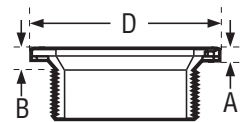

CLOSET FLANGE • FEMALE

ABS DWV

(W/O Slots)

A807

CONNECTION	CHARLOTTE STYLE	NIBCO STYLE	Dimensions								
FPT	N/A	5851-3	Part Number	Ctn Qty	Approx Net Wt.	A	B	C	D	E	F
Size											
4" x 3"			02270	25	.47	7/16	1-1/4	—	7		

CLOSET FLANGE • MALE

ABS DWV

A808

CONNECTION	CHARLOTTE STYLE	NIBCO STYLE	Dimensions								
MPT	N/A	5851-4	Part Number	Ctn Qty	Approx Net Wt.	A	B	C	D	E	F
Size											
4" x 3"			02260	25	.43	7/16	1-1/4	—	7		

CLOSET FLANGE • ADJUSTABLE W/PLASTIC RING

ABS DWV

(W/Slots & Plastic Ring)

A810

CONNECTION	CHARLOTTE STYLE	NIBCO STYLE	Dimensions								
H	811-P	N/A	Part Number	Ctn Qty	Approx Net Wt.	A	B	C	D	E	F
Size											
4"			02256	25	.48	1/2	—	2-1/4	7		

CLOSET FLANGE • W/PIPE STOP • ADJUSTABLE • W/PLASTIC RING

ABS DWV

(W/Pipe stop, slots & plastic ring)

A810S

CONNECTION	CHARLOTTE STYLE	NIBCO STYLE	Dimensions								
H	811-P	N/A	Part Number	Ctn Qty	Approx Net Wt.	A	B	C	D	E	F
Size											
4" x 3"			02251	25	.50	1/2	1-1/4	2-3/4	7		