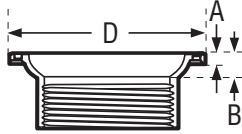

CLOSET FLANGE • FEMALE

ABS DWV

(W/O Slots)

A807

CONNECTION	CHARLOTTE STYLE	NIBCO STYLE	Dimensions								
FPT	N/A	5851-3	Part Number	Ctn Qty	Approx Net Wt.	A	B	C	D	E	F
Size											
4" x 3"			02270	25	.47	7/16	1-1/4	—	7		

CLOSET FLANGE • MALE

ABS DWV

A808

CONNECTION	CHARLOTTE STYLE	NIBCO STYLE	Dimensions								
MPT	N/A	5851-4	Part Number	Ctn Qty	Approx Net Wt.	A	B	C	D	E	F
Size											
4" x 3"			02260	25	.43	7/16	1-1/4	—	7		

CLOSET FLANGE • ADJUSTABLE W/PLASTIC RING

ABS DWV

(W/Slots & Plastic Ring)

A810

CONNECTION	CHARLOTTE STYLE	NIBCO STYLE	Dimensions								
H	811-P	N/A	Part Number	Ctn Qty	Approx Net Wt.	A	B	C	D	E	F
Size											
4"			02256	25	.48	1/2	—	2-1/4	7		

CLOSET FLANGE • W/PIPE STOP • ADJUSTABLE • W/PLASTIC RING

ABS DWV

(W/Pipe stop, slots & plastic ring)

A810S

CONNECTION	CHARLOTTE STYLE	NIBCO STYLE	Dimensions								
H	811-P	N/A	Part Number	Ctn Qty	Approx Net Wt.	A	B	C	D	E	F
Size											
4" x 3"			02251	25	.50	1/2	1-1/4	2-3/4	7		