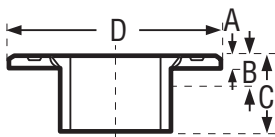

CLOSET FLANGE • MALE

ABS DWV

A808

CONNECTION	CHARLOTTE STYLE	NIBCO STYLE	Dimensions								
MPT	N/A	5851-4	Part Number	Ctn Qty	Approx Net Wt.	A	B	C	D	E	F
Size											
4" x 3"			02260	25	.43	7/16	1-1/4	—	7		

CLOSET FLANGE • ADJUSTABLE W/PLASTIC RING

ABS DWV

(W/Slots & Plastic Ring)

A810

CONNECTION	CHARLOTTE STYLE	NIBCO STYLE	Dimensions								
H	811-P	N/A	Part Number	Ctn Qty	Approx Net Wt.	A	B	C	D	E	F
Size											
4"			02256	25	.48	1/2	—	2-1/4	7		

CLOSET FLANGE • W/PIPE STOP • ADJUSTABLE • W/PLASTIC RING

ABS DWV

(W/Pipe stop, slots & plastic ring)

A810S

CONNECTION	CHARLOTTE STYLE	NIBCO STYLE	Dimensions								
H	811-P	N/A	Part Number	Ctn Qty	Approx Net Wt.	A	B	C	D	E	F
Size											
4" x 3"			02251	25	.50	1/2	1-1/4	2-3/4	7		