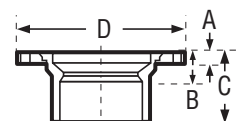

CLOSET FLANGE • ADJUSTABLE W/PLASTIC RING

ABS DWV

(W/Slots & Plastic Ring)

A810

CONNECTION	CHARLOTTE STYLE	NIBCO STYLE	Dimensions								
H	811-P	N/A	Part Number	Ctn Qty	Approx Net Wt.	A	B	C	D	E	F
Size											
4"			02256	25	.48	1/2	—	2-1/4	7		

CLOSET FLANGE • W/PIPE STOP • ADJUSTABLE • W/PLASTIC RING

ABS DWV

(W/Pipe stop, slots & plastic ring)

A810S

CONNECTION	CHARLOTTE STYLE	NIBCO STYLE	Dimensions								
H	811-P	N/A	Part Number	Ctn Qty	Approx Net Wt.	A	B	C	D	E	F
Size											
4" x 3"			02251	25	.50	1/2	1-1/4	2-3/4	7		