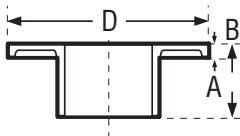

(W/Plastic Nut & Both 1-1/4" and 1-1/2" Washer)

LA P-TRAP • W/UNION & 1-1/2 & 1-1/4 SJ WASHER - PLASTIC NUT

ABS DWV

(W/Plastic Nut & Both 1-1/4" & 1-1/2" Washer) A711P

CONNECTION SJ x H	CHARLOTTE STYLE 711-P		NIBCO STYLE 5893		Dimensions				
Size	Part Number	Ctn Qty	Approx Net Wt.	A	B	C	D	E	
1-1/4" x 1-1/2"	02220	25	.51	3-13/16	5	2-1/2	4	4	
1-1/2" x 1-1/2"									

(* Top of Nut)

DRUM TRAP • W/CLEANOUT

ABS DWV

A720X

CONNECTION H x H	CHARLOTTE STYLE 720-X		NIBCO STYLE 5891		Dimensions					
Size	Part Number	Ctn Qty	Approx Net Wt.	A	B	C	D	E	F	
3" x 6" x 1-1/2"	03100	10	1.20	7-13/16	3	4-1/2	1-1/2			

(W/Plug)

CLOSET FLANGE

ABS DWV

(One Piece W/ Slots) A800

CONNECTION H	CHARLOTTE STYLE 800		NIBCO STYLE 5851		Dimensions					
Size	Part Number	Ctn Qty	Approx Net Wt.	A	B	C	D	E	F	
4"	02902	25	.50	7/16	-	2	7			