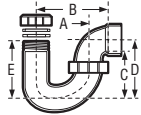

LA-TRAP • W/UNION & ONE-PIECE POLY NUT

ABS DWV

A711M

CONNECTION SJ x H	CHARLOTTE STYLE N/A		NIBCO STYLE N/A		Dimensions				
Size	Part Number	Ctn Qty	Approx Net Wt.	A	B	C	D	E	
1-1/4" x 1-1/2"	02219	25	.51	3-13/16	5	2-1/2	4	4	
1-1/2"	02221	25	.51	3-13/16	5	2-1/2	4	4	

(W/Plastic Nut & Both 1-1/4" and 1-1/2" Washer)

LA P-TRAP • W/UNION & 1-1/2 & 1-1/4 SJ WASHER - PLASTIC NUT

ABS DWV

(W/Plastic Nut & Both 1-1/4" & 1-1/2" Washer) A711P

CONNECTION SJ x H	CHARLOTTE STYLE 711-P		NIBCO STYLE 5893		Dimensions				
Size	Part Number	Ctn Qty	Approx Net Wt.	A	B	C	D	E	
1-1/4" x 1-1/2"	02220	25	.51	3-13/16	5	2-1/2	4	4	
1-1/2" x 1-1/2"									

(* Top of Nut)

DRUM TRAP • W/CLEANOUT

ABS DWV

A720X

CONNECTION H x H	CHARLOTTE STYLE 720-X		NIBCO STYLE 5891		Dimensions					
Size	Part Number	Ctn Qty	Approx Net Wt.	A	B	C	D	E	F	
3" x 6" x 1-1/2"	03100	10	1.20	7-13/16	3	4-1/2	1-1/2			