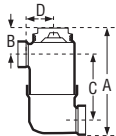

LA-TRAP • W/UNION & ONE-PIECE POLY NUT

ABS DWV

A711M

CONNECTION SJ x H	CHARLOTTE STYLE N/A		NIBCO STYLE N/A		Dimensions				
Size	Part Number	Ctn Qty	Approx Net Wt.	A	B	C	D	E	
1-1/4" x 1-1/2"	02219	25	.51	3-13/16	5	2-1/2	4	4	
1-1/2"	02221	25	.51	3-13/16	5	2-1/2	4	4	

(W/Plastic Nut & Both 1-1/4" and 1-1/2" Washer)

LA P-TRAP • W/UNION & 1-1/2 & 1-1/4 SJ WASHER - PLASTIC NUT

ABS DWV

(W/Plastic Nut & Both 1-1/4" & 1-1/2" Washer) A711P

CONNECTION SJ x H	CHARLOTTE STYLE 711-P		NIBCO STYLE 5893		Dimensions				
Size	Part Number	Ctn Qty	Approx Net Wt.	A	B	C	D	E	
1-1/4" x 1-1/2"	02220	25	.51	3-13/16	5	2-1/2	4	4	
1-1/2" x 1-1/2"									

(* Top of Nut)

DRUM TRAP • W/CLEANOUT

ABS DWV

A720X

CONNECTION H x H	CHARLOTTE STYLE 720-X		NIBCO STYLE 5891		Dimensions					
Size	Part Number	Ctn Qty	Approx Net Wt.	A	B	C	D	E	F	
3" x 6" x 1-1/2"	03100	10	1.20	7-13/16	3	4-1/2	1-1/2			

(W/Plug)

CLOSET FLANGE

ABS DWV

(One Piece W/ Slots) A800

CONNECTION H	CHARLOTTE STYLE 800		NIBCO STYLE 5851		Dimensions					
Size	Part Number	Ctn Qty	Approx Net Wt.	A	B	C	D	E	F	
4"	02902	25	.50	7/16	-	2	7			