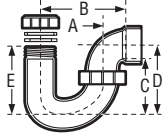

LA-TRAP • W/UNION & ONE-PIECE POLY NUT

ABS DWV

A711M

CONNECTION SJ x H	CHARLOTTE STYLE N/A		NIBCO STYLE N/A		Dimensions				
Size	Part Number	Ctn Qty	Approx Net Wt.	A	B	C	D	E	
1-1/4" x 1-1/2"	02219	25	.51	3-13/16	5	2-1/2	4	4	
1-1/2"	02221	25	.51	3-13/16	5	2-1/2	4	4	

(W/Plastic Nut & Both 1-1/4" and 1-1/2" Washer)

LA P-TRAP • W/UNION & 1-1/2 & 1-1/4 SJ WASHER - PLASTIC NUT

ABS DWV

(W/Plastic Nut & Both 1-1/4" & 1-1/2" Washer) A711P

CONNECTION SJ x H	CHARLOTTE STYLE 711-P		NIBCO STYLE 5893		Dimensions				
Size	Part Number	Ctn Qty	Approx Net Wt.	A	B	C	D	E	
1-1/4" x 1-1/2"	02220	25	.51	3-13/16	5	2-1/2	4	4	
1-1/2" x 1-1/2"									

(* Top of Nut)

DRUM TRAP • W/CLEANOUT

ABS DWV

A720X

CONNECTION H x H	CHARLOTTE STYLE 720-X		NIBCO STYLE 5891		Dimensions					
Size	Part Number	Ctn Qty	Approx Net Wt.	A	B	C	D	E	F	
3" x 6" x 1-1/2"	03100	10	1.20	7-13/16	3	4-1/2	1-1/2			

(W/Plug)

CLOSET FLANGE

ABS DWV

(One Piece W/ Slots) A800

CONNECTION H	CHARLOTTE STYLE 800		NIBCO STYLE 5851		Dimensions					
Size	Part Number	Ctn Qty	Approx Net Wt.	A	B	C	D	E	F	
4"	02902	25	.50	7/16	-	2	7			