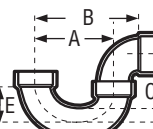

P-TRAP • W/SOLVENT WELD JOINT & CLEANOUT

ABS DWV

A707X

CONNECTION H x H	CHARLOTTE STYLE 707-X			NIBCO STYLE 5884		Dimensions					
	Part Number	Ctn Qty	Approx Net Wt.	A	B	C	D	E	F		
1-1/2"	02223	10	.40	3-1/16	4-9/32	2-1/8	3-5/8	1-3/8			
2"	02224	10	.65	5-1/32	6-3/8	2-1/2	5	2-1/4			

P-TRAP • W/UNION

ABS DWV

A708P

CONNECTION H x H	CHARLOTTE STYLE 708-P			NIBCO STYLE 5895		Dimensions					
	Part Number	Ctn Qty	Approx Net Wt.	A	B	C	D	E	F		
1-1/4"	02212	50	.38	3	4-1/8	2-1/16	3-3/8	1-3/8			
1-1/2"	02215	25	.42	3-1/2	4-23/32	2-11/32	3-5/8	1-17/32			
2"	02216	20	.69	5-1/4	6-7/8	2-7/8	5-1/8	2-3/8			

P-TRAP • LOW PROFILE W/SOLVENT WELD JOINT

ABS DWV

A710

CONNECTION H x H	CHARLOTTE STYLE N/A			NIBCO STYLE N/A		Dimensions					
	Part Number	Ctn Qty	Approx Net Wt.	A	B	C	D	E	F		
2"	02225	20	.64								

TUBE & PIPE