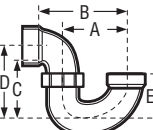

P-TRAP • W/SOLVENT WELD JOINT

ABS DWV

A706X

CONNECTION H x H	CHARLOTTE STYLE 706-X			NIBCO STYLE 5885		Dimensions				
	Part Number	Ctn Qty	Approx Net Wt.	A	B	C	D	E		
1-1/2"	02214	25	.38	3-1/2	4-23/32	2-11/32	3-5/8	1-17/32		
2"	02222	20	.64	5-1/4	6-7/8	2-7/8	5-1/8	2-3/8		
3"	02230	10	1.97	6-3/4	9-15/16	4-11/16	7-5/8	3		
4"	02231	4	3.47	8-9/16	12-7/16	5-1/4	7-9/16	3-11/16		

P-TRAP • W/SOLVENT WELD JOINT & CLEANOUT

ABS DWV

A707X

CONNECTION H x H	CHARLOTTE STYLE 707-X			NIBCO STYLE 5884		Dimensions					
	Part Number	Ctn Qty	Approx Net Wt.	A	B	C	D	E	F		
1-1/2"	02223	10	.40	3-1/16	4-9/32	2-1/8	3-5/8	1-3/8			
2"	02224	10	.65	5-1/32	6-3/8	2-1/2	5	2-1/4			

P-TRAP • W/UNION

ABS DWV

A708P

CONNECTION H x H	CHARLOTTE STYLE 708-P			NIBCO STYLE 5895		Dimensions					
	Part Number	Ctn Qty	Approx Net Wt.	A	B	C	D	E	F		
1-1/4"	02212	50	.38	3	4-1/8	2-1/16	3-3/8	1-3/8			
1-1/2"	02215	25	.42	3-1/2	4-23/32	2-11/32	3-5/8	1-17/32			
2"	02216	20	.69	5-1/4	6-7/8	2-7/8	5-1/8	2-3/8			

P-TRAP • LOW PROFILE W/SOLVENT WELD JOINT

ABS DWV

A710

CONNECTION H x H	CHARLOTTE STYLE N/A			NIBCO STYLE N/A		Dimensions					
	Part Number	Ctn Qty	Approx Net Wt.	A	B	C	D	E	F		
2"	02225	20	.64								

TUBE & PIPE