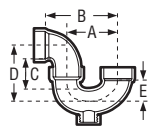

P-TRAP • W/SOLVENT WELD JOINT

ABS DWV

A706X

CONNECTION H x H	CHARLOTTE STYLE 706-X			NIBCO STYLE 5885		Dimensions				
	Part Number	Ctn Qty	Approx Net Wt.	A	B	C	D	E		
1-1/2"	02214	25	.38	3-1/2	4-23/32	2-11/32	3-5/8	1-17/32		
2"	02222	20	.64	5-1/4	6-7/8	2-7/8	5-1/8	2-3/8		
3"	02230	10	1.97	6-3/4	9-15/16	4-11/16	7-5/8	3		
4"	02231	4	3.47	8-9/16	12-7/16	5-1/4	7-9/16	3-11/16		

P-TRAP • W/SOLVENT WELD JOINT & CLEANOUT

ABS DWV

A707X

CONNECTION H x H	CHARLOTTE STYLE 707-X			NIBCO STYLE 5884		Dimensions					
	Part Number	Ctn Qty	Approx Net Wt.	A	B	C	D	E	F		
1-1/2"	02223	10	.40	3-1/16	4-9/32	2-1/8	3-5/8	1-3/8			
2"	02224	10	.65	5-1/32	6-3/8	2-1/2	5	2-1/4			

P-TRAP • W/UNION

ABS DWV

A708P

CONNECTION H x H	CHARLOTTE STYLE 708-P			NIBCO STYLE 5895		Dimensions					
	Part Number	Ctn Qty	Approx Net Wt.	A	B	C	D	E	F		
1-1/4"	02212	50	.38	3	4-1/8	2-1/16	3-3/8	1-3/8			
1-1/2"	02215	25	.42	3-1/2	4-23/32	2-11/32	3-5/8	1-17/32			
2"	02216	20	.69	5-1/4	6-7/8	2-7/8	5-1/8	2-3/8			

P-TRAP • LOW PROFILE W/SOLVENT WELD JOINT

ABS DWV

A710

CONNECTION H x H	CHARLOTTE STYLE N/A			NIBCO STYLE N/A		Dimensions					
	Part Number	Ctn Qty	Approx Net Wt.	A	B	C	D	E	F		
2"	02225	20	.64								

TUBE & PIPE