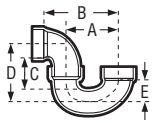

P-TRAP • W/SOLVENT WELD JOINT

ABS DWV

A706X

CONNECTION H x H	CHARLOTTE STYLE 706-X			NIBCO STYLE 5885		Dimensions				
	Part Number	Ctn Qty	Approx Net Wt.	A	B	C	D	E		
1-1/2"	02214	25	.38	3-1/2	4-23/32	2-11/32	3-5/8	1-17/32		
2"	02222	20	.64	5-1/4	6-7/8	2-7/8	5-1/8	2-3/8		
3"	02230	10	1.97	6-3/4	9-15/16	4-11/16	7-5/8	3		
4"	02231	4	3.47	8-9/16	12-7/16	5-1/4	7-9/16	3-11/16		

P-TRAP • W/SOLVENT WELD JOINT & CLEANOUT

ABS DWV

A707X

CONNECTION H x H	CHARLOTTE STYLE 707-X			NIBCO STYLE 5884		Dimensions					
	Part Number	Ctn Qty	Approx Net Wt.	A	B	C	D	E	F		
1-1/2"	02223	10	.40	3-1/16	4-9/32	2-1/8	3-5/8	1-3/8			
2"	02224	10	.65	5-1/32	6-3/8	2-1/2	5	2-1/4			

P-TRAP • W/UNION

ABS DWV

A708P

CONNECTION H x H	CHARLOTTE STYLE 708-P			NIBCO STYLE 5895		Dimensions					
	Part Number	Ctn Qty	Approx Net Wt.	A	B	C	D	E	F		
1-1/4"	02212	50	.38	3	4-1/8	2-1/16	3-3/8	1-3/8			
1-1/2"	02215	25	.42	3-1/2	4-23/32	2-11/32	3-5/8	1-17/32			
2"	02216	20	.69	5-1/4	6-7/8	2-7/8	5-1/8	2-3/8			

P-TRAP • LOW PROFILE W/SOLVENT WELD JOINT

ABS DWV

A710

CONNECTION H x H	CHARLOTTE STYLE N/A			NIBCO STYLE N/A		Dimensions					
	Part Number	Ctn Qty	Approx Net Wt.	A	B	C	D	E	F		
2"	02225	20	.64								

TUBE & PIPE