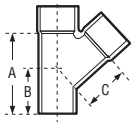

WYE • REDUCING

ABS DWV

A601

CONNECTION ALL HUB	CHARLOTTE STYLE 601			NIBCO STYLE 5810					
	Part Number	Ctn Qty	Approx Net Wt.	A	B	Dimensions C D E F			
2" x 1-1/2" x 1-1/2"	02831	25	.33	2-13/16	3/4	2-15/16			
2" x 1-1/2" x 2"	02832	10	.47	3-1/2	1	3-3/8			
2" x 2" x 1-1/2"	02826	25	.38	3-5/16	1-1/16	3-7/16			
3" x 3" x 1-1/2"	02827	15	.78	3-3/4	1/2	4-5/16			
3" x 3" x 2"	02828	25	.87	4-1/8	7/8	4-5/8			
4" x 4" x 1-1/2"	02833	5	1.43	3-5/16	0	3-15/16			
4" x 4" x 2"	02829	10	1.37	4-11/16	3/8	5-9/16			
4" x 4" x 3"	02830	10	1.78	5-9/16	1-1/16	6			
6" x 6" x 4"	03137	5	3.44	6-11/16	3/16	7-7/16			

WYE • STREET

ABS DWV

A602

CONNECTION SP x H x H	CHARLOTTE STYLE 602			NIBCO STYLE 5810-2					
	Part Number	Ctn Qty	Approx Net Wt.	A	B	Dimensions C D E F			
1-1/2"	03367	50	.28	2-7/8	1-13/16	2-7/8			
2"	03368	30	.43	3-5/8	2-1/8	3-5/8			
3"	03369	10	1.23	5	3-1/8	5			
4"	03370	5	2.24	6-3/8	3-5/8	6-3/8			

WYE • STREET • REDUCING

ABS DWV

A603

CONNECTION SP x H x H	CHARLOTTE STYLE 603			NIBCO STYLE 5810-2					
	Part Number	Ctn Qty	Approx Net Wt.	A	B	Dimensions C D E F			
3" x 3" x 1-1/2"	03372	20	.76	3-3/4	2	4-5/16			
3" x 3" x 2"	03373	30	.84	4-1/8	2-3/8	4-5/8			
4" x 4" x 2"	03374	10	1.31	4-11/16	2-1/8	5-9/16			
4" x 4" x 3"	03375	10	1.72	5-9/16	2-13/16	6			