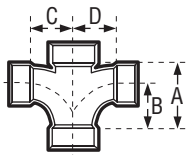

WYE • REDUCING

ABS DWV

A601

CONNECTION ALL HUB	CHARLOTTE STYLE 601			NIBCO STYLE 5810					
	Part Number	Ctn Qty	Approx Net Wt.	A	B	Dimensions C D E F			
2" x 1-1/2" x 1-1/2"	02831	25	.33	2-13/16	3/4	2-15/16			
2" x 1-1/2" x 2"	02832	10	.47	3-1/2	1	3-3/8			
2" x 2" x 1-1/2"	02826	25	.38	3-5/16	1-1/16	3-7/16			
3" x 3" x 1-1/2"	02827	15	.78	3-3/4	1/2	4-5/16			
3" x 3" x 2"	02828	25	.87	4-1/8	7/8	4-5/8			
4" x 4" x 1-1/2"	02833	5	1.43	3-5/16	0	3-15/16			
4" x 4" x 2"	02829	10	1.37	4-11/16	3/8	5-9/16			
4" x 4" x 3"	02830	10	1.78	5-9/16	1-1/16	6			
6" x 6" x 4"	03137	5	3.44	6-11/16	3/16	7-7/16			

WYE • STREET

ABS DWV

A602

CONNECTION SP x H x H	CHARLOTTE STYLE 602			NIBCO STYLE 5810-2					
	Part Number	Ctn Qty	Approx Net Wt.	A	B	Dimensions C D E F			
1-1/2"	03367	50	.28	2-7/8	1-13/16	2-7/8			
2"	03368	30	.43	3-5/8	2-1/8	3-5/8			
3"	03369	10	1.23	5	3-1/8	5			
4"	03370	5	2.24	6-3/8	3-5/8	6-3/8			

WYE • STREET • REDUCING

ABS DWV

A603

CONNECTION SP x H x H	CHARLOTTE STYLE 603			NIBCO STYLE 5810-2					
	Part Number	Ctn Qty	Approx Net Wt.	A	B	Dimensions C D E F			
3" x 3" x 1-1/2"	03372	20	.76	3-3/4	2	4-5/16			
3" x 3" x 2"	03373	30	.84	4-1/8	2-3/8	4-5/8			
4" x 4" x 2"	03374	10	1.31	4-11/16	2-1/8	5-9/16			
4" x 4" x 3"	03375	10	1.72	5-9/16	2-13/16	6			