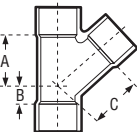

## COMBINATION WYE & 1/8 BEND • TWO PIECE

ABS DWV

A503

CONNECTION <b>ALL HUB</b>	CHARLOTTE STYLE			NIBCO STYLE			Dimensions					
	Part Number	Ctn Qty	Approx Net Wt.	A	B	C	D	E	F			
	N/A			N/A								
Size												
6"	02266	2	7.95	10	12-1/2	13-7/8						

## COMBINATION WYE & 1/8 BEND • REDUCING • TWO PIECE

ABS DWV

A504

CONNECTION <b>ALL HUB</b>	CHARLOTTE STYLE			NIBCO STYLE			Dimensions					
	Part Number	Ctn Qty	Approx Net Wt.	A	B	C	D	E	F			
	504			N/A								
Size												
6" x 6" x 4"	02267	4	4.79	7	8-1/8	10						

## DOUBLE COMBINATION WYE & 1/8 BEND

ABS DWV

(THREE PIECE)

A507

CONNECTION <b>ALL HUB</b>	CHARLOTTE STYLE			NIBCO STYLE			Dimensions					
	Part Size	Ctn Number	Approx Qty Net Wt.	A	B	C	D	E	F			
	N/A			5836								
3"	02854	5	2.49	6-1/2	7-3/8	7-3/8						

## WYE

ABS DWV

A600

CONNECTION <b>ALL HUB</b>	CHARLOTTE STYLE			NIBCO STYLE			Dimensions					
	Part Number	Ctn Qty	Approx Net Wt.	A	B	C	D	E	F			
	600			5810								
1-1/4"	02816	35	.23	2-9/16	1-1/16	2-9/16						
1-1/2"	02822	50	.29	2-7/8	1-1/8	2-7/8						
2"	02823	25	.44	3-5/8	1-3/8	3-5/8						
3"	02824	25	1.26	5	1-5/8	5						
4"	02825	5	2.29	6-3/8	1-7/8	6-3/8						
6"	03135	4	6.05	8-7/16	1-3/4	8-7/16						