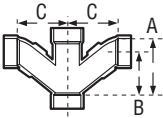

## COMBINATION WYE & 1/8 BEND • TWO PIECE

ABS DWV

A503

CONNECTION <b>ALL HUB</b>	CHARLOTTE STYLE			NIBCO STYLE			Dimensions					
	Part Number	Ctn Qty	Approx Net Wt.	A	B	C	D	E	F			
	N/A			N/A								
Size												
6"	02266	2	7.95	10	12-1/2	13-7/8						

## COMBINATION WYE & 1/8 BEND • REDUCING • TWO PIECE

ABS DWV

A504

CONNECTION <b>ALL HUB</b>	CHARLOTTE STYLE			NIBCO STYLE			Dimensions					
	Part Number	Ctn Qty	Approx Net Wt.	A	B	C	D	E	F			
	504			N/A								
Size												
6" x 6" x 4"	02267	4	4.79	7	8-1/8	10						

## DOUBLE COMBINATION WYE & 1/8 BEND

ABS DWV

(THREE PIECE)

A507

CONNECTION <b>ALL HUB</b>	CHARLOTTE STYLE			NIBCO STYLE			Dimensions					
	Part Size	Ctn Number	Approx Qty Net Wt.	A	B	C	D	E	F			
	N/A			5836								
3"	02854	5	2.49	6-1/2	7-3/8	7-3/8						

## WYE

ABS DWV

A600

CONNECTION <b>ALL HUB</b>	CHARLOTTE STYLE			NIBCO STYLE			Dimensions					
	Part Number	Ctn Qty	Approx Net Wt.	A	B	C	D	E	F			
	600			5810								
1-1/4"	02816	35	.23	2-9/16	1-1/16	2-9/16						
1-1/2"	02822	50	.29	2-7/8	1-1/8	2-7/8						
2"	02823	25	.44	3-5/8	1-3/8	3-5/8						
3"	02824	25	1.26	5	1-5/8	5						
4"	02825	5	2.29	6-3/8	1-7/8	6-3/8						
6"	03135	4	6.05	8-7/16	1-3/4	8-7/16						