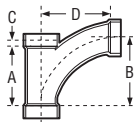

WYE • DOUBLE FIXTURE**ABS DWV****A500**CONNECTION
ALL HUBCHARLOTTE STYLE
500NIBCO STYLE
5835-B

Size	Part Number	Ctn Qty	Approx Net Wt.	Dimensions				
				A	B	C	D	E
2"	02246	25	.62	4-5/8	4-1/4	3-1/2	3-1/2	
3"	02249	10	.47	6-3/4	6-1/4	4-15/16	4-15/16	

REDUCING

2" x 1-1/2" x 1-1/2" x 1-1/2"	02247	20	.42	3-1/2	3-1/8	2-7/8	2-7/8	
2" x 1-1/2" x 2" x 2"	02248	25	.58	4-5/8	4-1/4	3-1/2	3-1/2	
2" x 2" x 1-1/2" x 1-1/2"	02244	20	.50	3-1/4	3	3-3/4	2-3/4	
3" x 2" x 3" x 3"	02250	5	1.70	6-3/4	6-1/4	4-15/16	4-15/16	

COMBINATION WYE & 1/8 BEND-ONE PIECE**ABS DWV****A501**CONNECTION
ALL HUBCHARLOTTE STYLE
501NIBCO STYLE
5812-LR

Size	Part Number	Ctn Qty	Approx Net Wt.	Dimensions					
				A	B	C	D	E	F
1-1/2"	02853	50	.32	3-1/2	3-15/16	7-1/16	3-15/16		
2"	02858	20	.54	4-7/16	5-1/8	11-1/16	5-1/8		
3"	02852	10	1.64	6-1/2	7-9/16	1-1/16	7-9/16		
4"	02860	10	3.08	8-1/2	10	1-1/2	10		

COMBINATION WYE & 1/8 BEND • REDUCING • ONE PIECE**ABS DWV****A502**CONNECTION
ALL HUBCHARLOTTE STYLE
502NIBCO STYLE
5812-LR

Size	Part Number	Ctn Qty	Approx Net Wt.	Dimensions				
				A	B	C	D	E
2" x 1-1/2" x 1-1/2"	02835	5	.34	3-1/2	3-15/16	7-1/16	4-3/16	
2" x 1-1/2" x 2"	02836	5	.52	4-7/16	5-1/8	1-1/16	5-1/8	
2" x 2" x 1-1/2"	02865	20	.37	3-1/2	3-15/16	7-1/16	4-3/16	
3" x 3" x 1-1/2"	02837	15	.78	3-1/2	3-15/16	7-1/16	4-3/4	
3" x 3" x 2"	02857	10	.95	4-7/16	5-1/8	11-1/16	5-11/16	
4" x 4" x 2"	02863	5	1.34	4-1/2	5-1/8	5/8	6-1/8	
4" x 4" x 3"	02864	5	2.08	6-1/2	7-9/16	1-1/16	8-1/16	