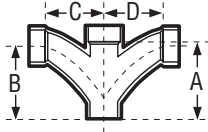

WYE • DOUBLE FIXTURE**ABS DWV****A500**CONNECTION
ALL HUBCHARLOTTE STYLE
500NIBCO STYLE
5835-B

Size	Part Number	Ctn Qty	Approx Net Wt.	Dimensions				
				A	B	C	D	E
2"	02246	25	.62	4-5/8	4-1/4	3-1/2	3-1/2	
3"	02249	10	.47	6-3/4	6-1/4	4-15/16	4-15/16	

REDUCING

2" x 1-1/2" x 1-1/2" x 1-1/2"	02247	20	.42	3-1/2	3-1/8	2-7/8	2-7/8	
2" x 1-1/2" x 2" x 2"	02248	25	.58	4-5/8	4-1/4	3-1/2	3-1/2	
2" x 2" x 1-1/2" x 1-1/2"	02244	20	.50	3-1/4	3	3-3/4	2-3/4	
3" x 2" x 3" x 3"	02250	5	1.70	6-3/4	6-1/4	4-15/16	4-15/16	

COMBINATION WYE & 1/8 BEND-ONE PIECE**ABS DWV****A501**CONNECTION
ALL HUBCHARLOTTE STYLE
501NIBCO STYLE
5812-LR

Size	Part Number	Ctn Qty	Approx Net Wt.	Dimensions					
				A	B	C	D	E	F
1-1/2"	02853	50	.32	3-1/2	3-15/16	7-1/16	3-15/16		
2"	02858	20	.54	4-7/16	5-1/8	11-1/16	5-1/8		
3"	02852	10	1.64	6-1/2	7-9/16	1-1/16	7-9/16		
4"	02860	10	3.08	8-1/2	10	1-1/2	10		

COMBINATION WYE & 1/8 BEND • REDUCING • ONE PIECE**ABS DWV****A502**CONNECTION
ALL HUBCHARLOTTE STYLE
502NIBCO STYLE
5812-LR

Size	Part Number	Ctn Qty	Approx Net Wt.	Dimensions				
				A	B	C	D	E
2" x 1-1/2" x 1-1/2"	02835	5	.34	3-1/2	3-15/16	7-1/16	4-3/16	
2" x 1-1/2" x 2"	02836	5	.52	4-7/16	5-1/8	1-1/16	5-1/8	
2" x 2" x 1-1/2"	02865	20	.37	3-1/2	3-15/16	7-1/16	4-3/16	
3" x 3" x 1-1/2"	02837	15	.78	3-1/2	3-15/16	7-1/16	4-3/4	
3" x 3" x 2"	02857	10	.95	4-7/16	5-1/8	11-1/16	5-11/16	
4" x 4" x 2"	02863	5	1.34	4-1/2	5-1/8	5/8	6-1/8	
4" x 4" x 3"	02864	5	2.08	6-1/2	7-9/16	1-1/16	8-1/16	