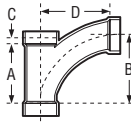

WYE • DOUBLE FIXTURE**ABS DWV****A500**CONNECTION
ALL HUBCHARLOTTE STYLE
500NIBCO STYLE
5835-B

Size	Part Number	Ctn Qty	Approx Net Wt.	Dimensions				
				A	B	C	D	E
2"	02246	25	.62	4-5/8	4-1/4	3-1/2	3-1/2	
3"	02249	10	.47	6-3/4	6-1/4	4-15/16	4-15/16	

REDUCING

2" x 1-1/2" x 1-1/2" x 1-1/2"	02247	20	.42	3-1/2	3-1/8	2-7/8	2-7/8	
2" x 1-1/2" x 2" x 2"	02248	25	.58	4-5/8	4-1/4	3-1/2	3-1/2	
2" x 2" x 1-1/2" x 1-1/2"	02244	20	.50	3-1/4	3	3-3/4	2-3/4	
3" x 2" x 3" x 3"	02250	5	1.70	6-3/4	6-1/4	4-15/16	4-15/16	

COMBINATION WYE & 1/8 BEND-ONE PIECE**ABS DWV****A501**CONNECTION
ALL HUBCHARLOTTE STYLE
501NIBCO STYLE
5812-LR

Size	Part Number	Ctn Qty	Approx Net Wt.	Dimensions					
				A	B	C	D	E	F
1-1/2"	02853	50	.32	3-1/2	3-15/16	7-1/16	3-15/16		
2"	02858	20	.54	4-7/16	5-1/8	11-1/16	5-1/8		
3"	02852	10	1.64	6-1/2	7-9/16	1-1/16	7-9/16		
4"	02860	10	3.08	8-1/2	10	1-1/2	10		

COMBINATION WYE & 1/8 BEND • REDUCING • ONE PIECE**ABS DWV****A502**CONNECTION
ALL HUBCHARLOTTE STYLE
502NIBCO STYLE
5812-LR

Size	Part Number	Ctn Qty	Approx Net Wt.	Dimensions				
				A	B	C	D	E
2" x 1-1/2" x 1-1/2"	02835	5	.34	3-1/2	3-15/16	7-1/16	4-3/16	
2" x 1-1/2" x 2"	02836	5	.52	4-7/16	5-1/8	1-1/16	5-1/8	
2" x 2" x 1-1/2"	02865	20	.37	3-1/2	3-15/16	7-1/16	4-3/16	
3" x 3" x 1-1/2"	02837	15	.78	3-1/2	3-15/16	7-1/16	4-3/4	
3" x 3" x 2"	02857	10	.95	4-7/16	5-1/8	11-1/16	5-11/16	
4" x 4" x 2"	02863	5	1.34	4-1/2	5-1/8	5/8	6-1/8	
4" x 4" x 3"	02864	5	2.08	6-1/2	7-9/16	1-1/16	8-1/16	